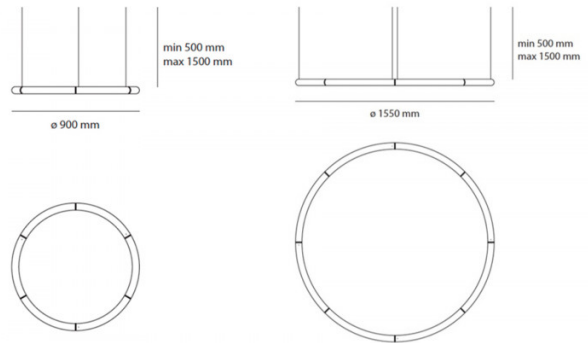

Designer: BIG

Alphabet of Light Circular by  
Artemide

The Circular collection, comprised by a ring of white methacrylate in two sizes. The two suspension lights can be installed on their own, or combined together as well as with lights from the Linear line. The purpose of the Alphabet of Light is to allow the user to create their own shapes, in the form of geometric shapes, while providing innovative and comfortable lighting in space.

PRODUCT SPECIFICATION

- Light** 155 - 91W, 3000K, 10739 lumens
- Source:** 90 - 55W, 3000K, 6041 lumens
- IP Code:** 20
- Dimming:** Dimmable via Push/Dali dimming systems. Please consult your electrician, additional wiring may be required on site.
- Dimensions:** 155 - Ø 155 cm x 5 cm  
90 - Ø 90 cm x 5 cm
- 0.5-1.5m cord length