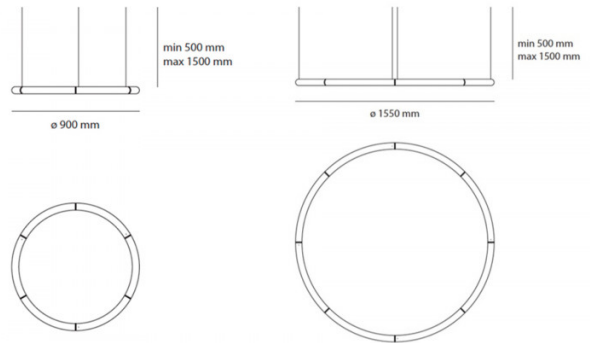

Designer: BIG

Alphabet of Light Circular by Artemide

The Circular collection, comprised by a ring of white methacrylate in two sizes. The two suspension lights can be installed on their own, or combined together as well as with lights from the Linear line. The purpose of the Alphabet of Light is to allow the user to create their own shapes, in the form of geometric shapes, while providing innovative and comfortable lighting in space.

PRODUCT SPECIFICATION

- Light** 155 - 91W, 3000K, 10739 lumens
- Source:** 90 - 55W, 3000K, 6041 lumens
- IP Code:** 20
- Dimming:** Dimmable via Push/Dali dimming systems. Please consult your electrician, additional wiring may be required on site.
- Dimensions:** 155 - Ø 155 cm x 5 cm  
90 - Ø 90 cm x 5 cm
- 0.5-1.5m cord length