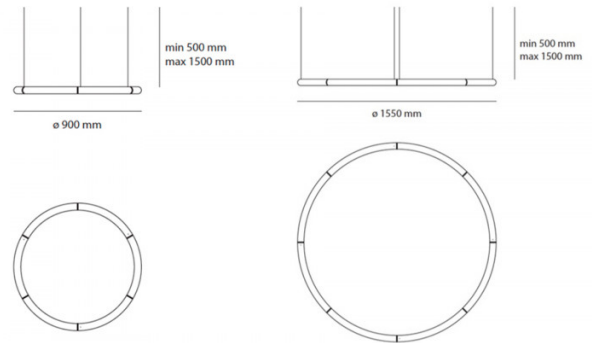

Artemide

Artemide Alphabet of Light
Circular LED Suspension

LA5925/C

SOURCE: <https://www.davidvillagelighting.co.uk/product/Artemide-Alphabet-of-Light-Circular-LED-Suspension/19909>

PRODUCT DESCRIPTION

Designer: BIG

Alphabet of Light Circular by Artemide

The Circular collection, comprised by a ring of white methacrylate in two sizes. The two suspension lights can be installed on their own, or combined together as well as with lights from the Linear line. The purpose of the Alphabet of Light is to allow the user to create their own shapes, in the form of geometric shapes, while providing innovative and comfortable lighting in space.

PRODUCT SPECIFICATION

- Light** 155 - 91W, 3000K, 10739 lumens
- Source:** 90 - 55W, 3000K, 6041 lumens
- IP Code:** 20
- Dimming:** Dimmable via Push/Dali dimming systems. Please consult your electrician, additional wiring may be required on site.
- Dimensions:** 155 - Ø 155 cm x 5 cm
90 - Ø 90 cm x 5 cm
- 0.5-1.5m cord length