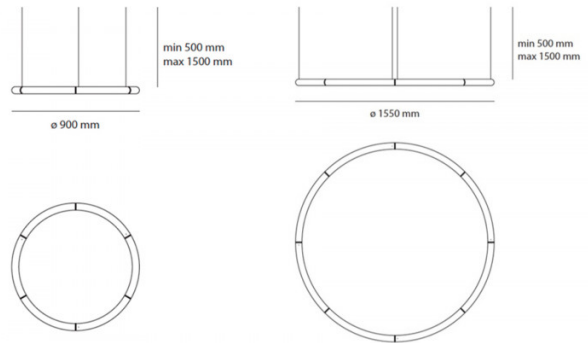

Designer: BIG

Alphabet of Light Circular by Artemide

The Circular collection, comprised by a ring of white methacrylate in two sizes. The two suspension lights can be installed on their own, or combined together as well as with lights from the Linear line. The purpose of the Alphabet of Light is to allow the user to create their own shapes, in the form of geometric shapes, while providing innovative and comfortable lighting in space.

PRODUCT SPECIFICATION

- Light** 155 - 91W, 3000K, 10739 lumens
- Source:** 90 - 55W, 3000K, 6041 lumens
- IP Code:** 20
- Dimming:** Dimmable via Push/Dali dimming systems. Please consult your electrician, additional wiring may be required on site.
- Dimensions:** 155 - Ø 155 cm x 5 cm  
90 - Ø 90 cm x 5 cm
- 0.5-1.5m cord length