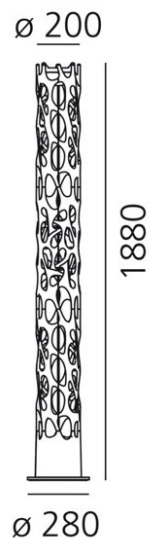

New Nature's design is one that instantly draws the eye and becomes a conversation starter. Standing at 188 cm high, the lamp is a captivating sculptural piece. The lamp benefits from a dual light source, an indirect at the top and a diffused on the base, which highlights the lamp's interior.

## PRODUCT SPECIFICATION

**Light Source:** Indirect: 43W, 2700K, 3132 lumens  
+  
Direct: 10W, 3000K, 260 lumens

**IP Code:** 20

**Dimming:** Dimmable via the Artemide App.

**Dimensions:** 188 cm height  
Ø28 cm base