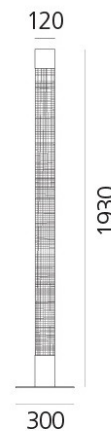

PRODUCT SPECIFICATION

Light Source: Indirect: 42W, 3000K, 3733 lumens
+
Diffused: 3W, 6000K, 100 lumens

IP Code: 20

Dimming: Dimmable via the Artemide App

Dimensions: 193 cm height
30 cm base
12 cm top

For all sales and technical enquiries, please contact: