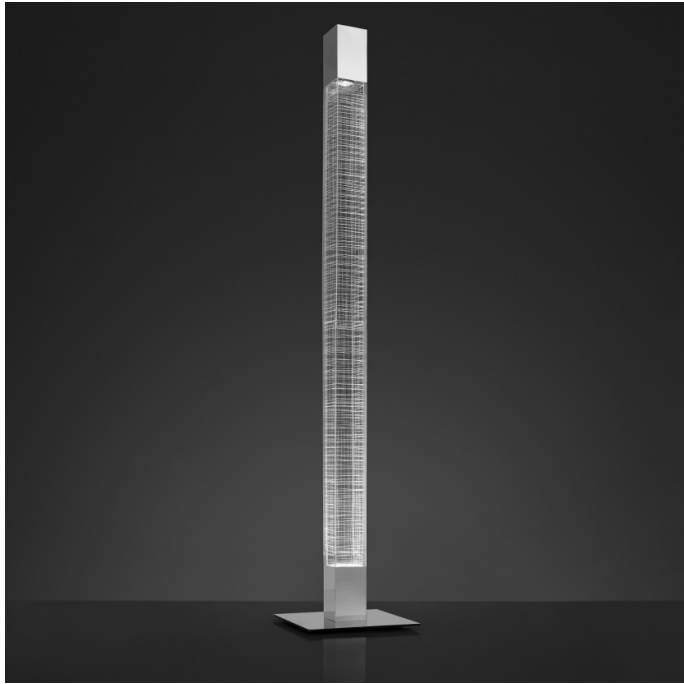

Artemide

# Artemide Mimesi LED App compatible Floor Lamp

LA6232/APP

SOURCE: <https://www.davidvillagelighting.co.uk/product/Artemide-Mimesi-LED-App-compatible-Floor-Lamp/19903>

### Mimesi App Compatible by Artemide

An ingenious design that plays with optics; the Mimesi floor lamp was designed by award-winning designer Carlotta de Bevilacqua for Artemide. With two, independently dimmed light sources via the Artemide APP. Carlotta's vision was to create a product that will be based on the principle of reducing material and energy. Mimesi's design and light architecture don't allow for any glare. A floor lamp with a captivating effect.

## PRODUCT SPECIFICATION

**Light Source:** Indirect: 42W, 3000K, 3733 lumens  
+  
Diffused: 3W, 6000K, 100 lumens

**IP Code:** 20

**Dimming:** Dimmable via the Artemide App

**Dimensions:** 193 cm height  
30 cm base  
12 cm top