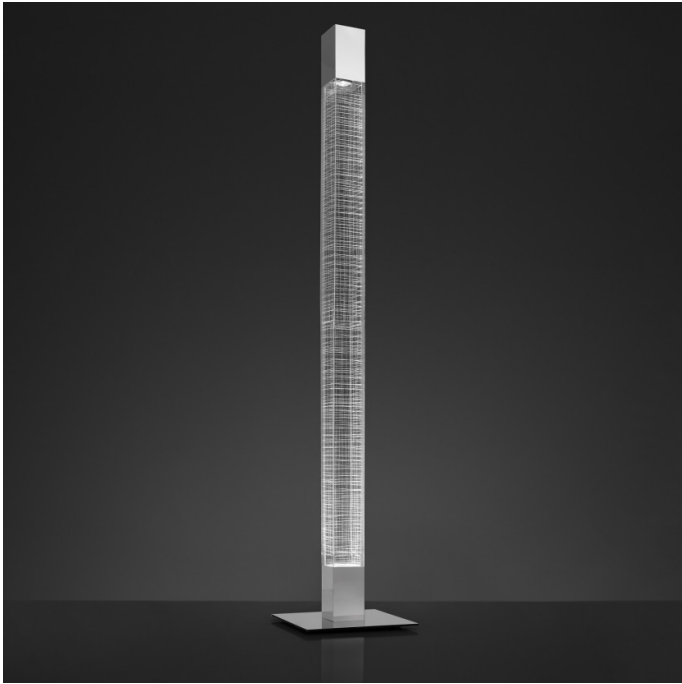

Artemide

Artemide Mimesi LED App compatible Floor Lamp

LA6232/APP

SOURCE: <https://www.davidvillagelighting.co.uk/product/Artemide-Mimesi-LED-App-compatible-Floor-Lamp/19903>

PRODUCT DESCRIPTION

Designer: Carlotta de Bevilacqua

Mimesi App Compatible by Artemide

An ingenious design that plays with optics; the Mimesi floor lamp was designed by award-winning designer Carlotta de Bevilacqua for Artemide. With two, independently dimmed light sources via the Artemide APP. Carlotta's vision was to create a product that will be based on the principle of reducing material and energy. Mimesi's design and light architecture don't allow for any glare. A floor lamp with a captivating effect.

PRODUCT SPECIFICATION

Light Source: Indirect: 42W, 3000K, 3733 lumens
+
Diffused: 3W, 6000K, 100 lumens

IP Code: 20

Dimming: Dimmable via the Artemide App

Dimensions: 193 cm height
30 cm base
12 cm top

For all sales and technical enquiries, please contact: