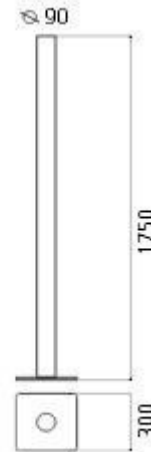

PRODUCT SPECIFICATION

Light Source: 45W, 3000K, 3564 lumens

IP Code: 20

Dimming: Dimmable via the Artemide App

Dimensions: 175 cm height
30 cm base
Ø 9 cm

For all sales and technical enquiries, please contact: