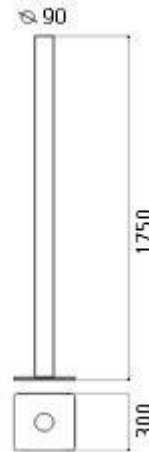

Artemide

LA6527/APP

Artemide Ilio LED Floor Light App compatible

SOURCE: <https://www.davidvillagelighting.co.uk/product/Artemide-Ilio-LED-Floor-Light-App-compatible/19902>

PRODUCT DESCRIPTION

Designer: Ernesto Gismondi

PRODUCT SPECIFICATION

- Light Source:** 45W, 3000K, 3564 lumens
- IP Code:** 20
- Dimming:** Dimmable via the Artemide App
- Dimensions:** 175 cm height
30 cm base
Ø 9 cm

For all sales and technical enquiries, please contact: