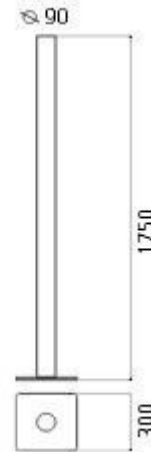

## PRODUCT SPECIFICATION

**Light Source:** 45W, 3000K, 3564 lumens

**IP Code:** 20

**Dimming:** Dimmable via the Artemide App

**Dimensions:** 175 cm height  
30 cm base  
Ø 9 cm

**For all sales and technical enquiries, please contact:**