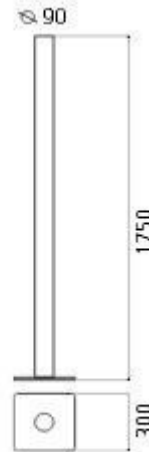

## PRODUCT SPECIFICATION

- Light Source:** 45W, 3000K, 3564 lumens
- IP Code:** 20
- Dimming:** Dimmable via the Artemide App
- Dimensions:** 175 cm height  
30 cm base  
Ø 9 cm

**For all sales and technical enquiries, please contact:**