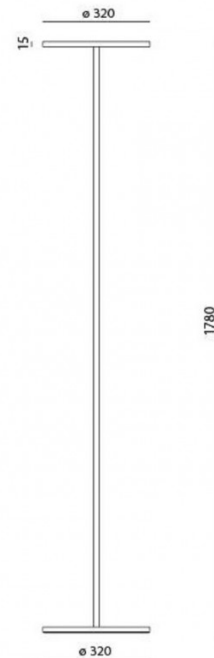

## PRODUCT SPECIFICATION

- Light Source:** 44W, 2700K, 3266 lumens or 44W, 3000K, 3492 lumens
- IP Code:** 20
- Dimming:** Integrated touch dimmer included on the product.
- Dimensions:** 183.1 cm height  
Ø 32 cm base