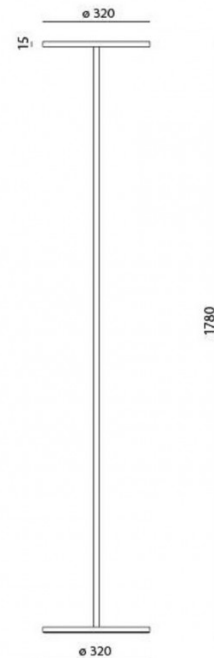

## PRODUCT SPECIFICATION

**Light Source:** 44W, 2700K, 3266 lumens or 44W, 3000K, 3492 lumens  
**IP Code:** 20  
**Dimming:** Integrated touch dimmer included on the product.  
**Dimensions:** 183.1 cm height  
 Ø 32 cm base