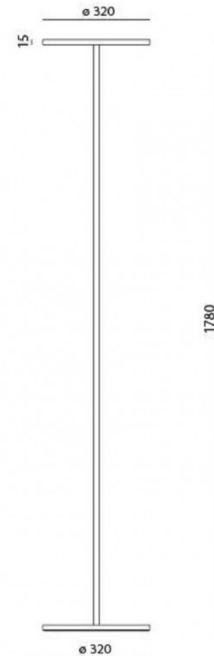

Artemide

Artemide Athena LED Floor Lamp

LA3777

SOURCE: <https://www.davidvillagelighting.co.uk/product/Artemide-Athena-LED-Floor-Lamp/19901>

PRODUCT DESCRIPTION

Designer: Naoto Fukasawa

Artemide Athena Floor Lamp

A minimal and timeless floor lamp, Athena is composed of two identical discs and slim stem. The design allows the Athena floor lamp to blend in with any background and decor. Naoto Fukasawa designed the lamp for Italian designer brand Artemide. Naoto's design emit a sublime beauty ingrained with a powerful silence. Athena is available in a white or black finish, and is suitable for both public and private environments.

PRODUCT SPECIFICATION

- Light Source:** 44W, 2700K, 3266 lumens or 44W, 3000K, 3492 lumens
- IP Code:** 20
- Dimming:** Integrated touch dimmer included on the product.
- Dimensions:** 183.1 cm height
Ø 32 cm base