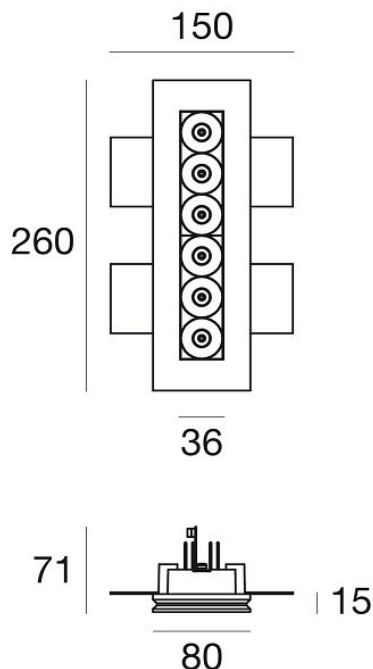

Trimless multi-optical spot, with magnetic fixing, gypsum frame for a complete ceiling integration, six cells.

Light source: 6 x LED 2Watt 1074 Lumens 3000K

Each light is supplied with its own mains dimmable driver, 700ma.

PRODUCT SPECIFICATION

Light Source: 6x 2w LED 3000K 1074 Lumens

IP Code: 20

Dimming: Dimmable via mains phase dimming.

Dimensions: 26cm length
15cm width

For all sales and technical enquiries, please contact: