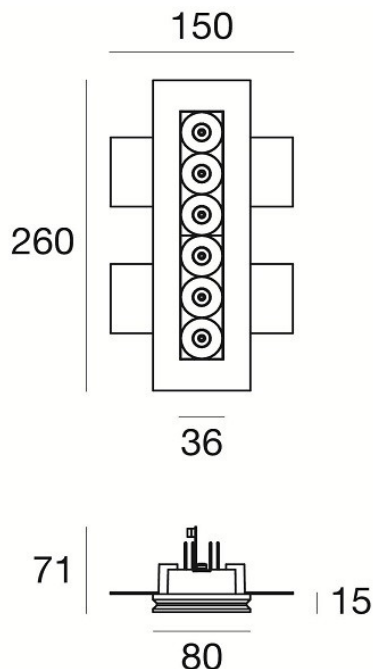

## PRODUCT SPECIFICATION

**Light Source:** 6x 2w LED 3000K 1074 Lumens

**IP Code:** 20

**Dimming:** Dimmable via mains phase dimming.

**Dimensions:** 26cm length  
15cm width

**For all sales and technical enquiries, please contact:**