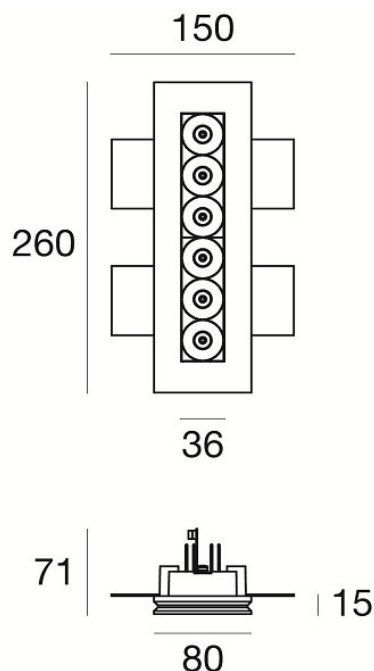

Trimless multi-optical spot, with magnetic fixing, gypsum frame for a complete ceiling integration, six cells.

Light source: 6 x LED 2Watt 1074 Lumens 3000K

Each light is supplied with its own mains dimmable driver, 700ma.

PRODUCT SPECIFICATION

Light Source: 6x 2w LED 3000K 1074 Lumens

IP Code: 20

Dimming: Dimmable via mains phase dimming.

Dimensions: 26cm length
15cm width

For all sales and technical enquiries, please contact: