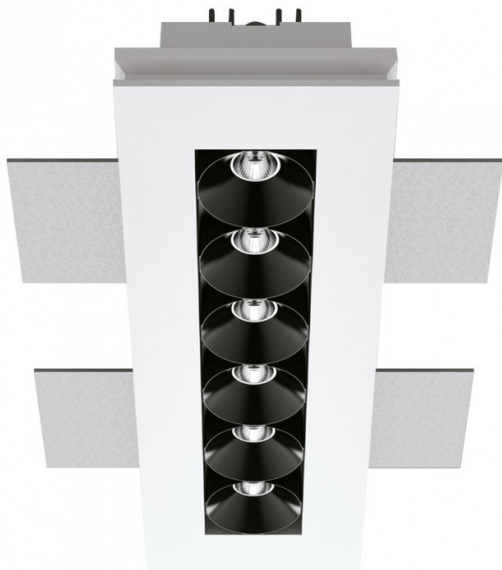

Light Attack Gyp-Line-6 Recessed Ceiling Light

LA5918

SOURCE: <https://www.davidvillagelighting.co.uk/product/Light-Attack-Gyp-Line-6-Recessed-Ceiling-Light/19900>

PRODUCT DESCRIPTION

GYP/Line 6

Light Attack Gyp-Line-6 recessed ceiling plaster-in unit.

Trimless multi-optical spot, with magnetic fixing, gypsum frame for a complete ceiling integration, six cells.

Light source: 6 x LED 2Watt 1074 Lumens 3000K

Each light is supplied with its own mains dimmable driver, 700ma.

PRODUCT SPECIFICATION

Light Source: 6x 2w LED 3000K 1074 Lumens

IP Code: 20

Dimming: Dimmable via mains phase dimming.

Dimensions: 26cm length
15cm width

For all sales and technical enquiries, please contact: