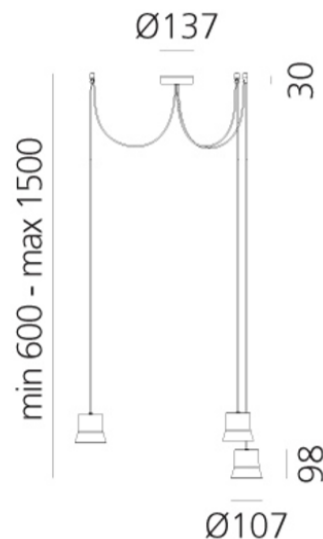

Artemide Gio Light LED Cluster

LA5924

SOURCE: <https://www.davidvillagelighting.co.uk/product/Artemide-Gio-Light-LED-Cluster/19898>

PRODUCT DESCRIPTION

Designer: Patrick Norguet

Artemide Giò Light Cluster

Timeless and non-obtrusive, the Gio Light Cluster has a simple and minimal shape which brings an emphasis to the light itself. Equally suitable for all interior spaces, either residential or commercial. Patrick Norguet focused on the motto 'make more with less' when he envisioned the Gio Light Collection. The pendants are available in black or white.

The Gio Light Cluster is comprised of three Gio Light pendants and offers off-centre installation, meaning you can adjust the height of each pendant. These features enable the user to create their own unique installation in the room. The Gio's shape was designed as such, so as to maintain the light quality and was created to light up any space. The Gio Light Collection includes a singled [Gio Light](#) pendant and the [Gio Light Decentrata](#) with the off-centre feature.

PRODUCT SPECIFICATION

Light Source: 24W, 3000K, 1513 lumens

IP Code: 20

Dimensions: Ø 10.7 cm shade
9.8 cm shade height
60-150 cm cord length

For all sales and technical enquiries, please contact:

+44 (0)114 263 4266