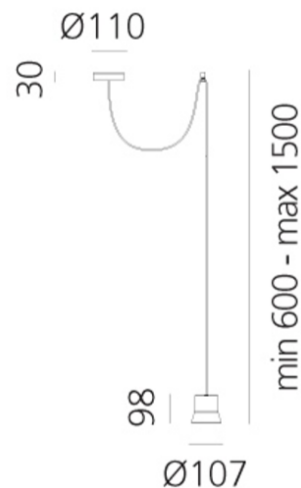

Giò Light Decentrata by Artemide

Giò Light Decentrata is a functional and timeless designer pendant light. Patrick Norguet envisioned a pendant with a focus on 'make more with less'. The Gio Light has a simple shape, made with injected aluminium, giving emphasis to the light itself. The pendant provides endless possibilities for interior designs, with a choice of 2 colour options you can mix and match and create your own unique interior. The off-centre feature permits the user to install the Gio Light in different heights, depending on the space or the decor.

PRODUCT SPECIFICATION

Light Source: 9W, 3000K, 425 lumens

IP Code: 20

Dimensions: Ø10.7 cm shade
9.8 cm shade height
60-150 cm cord length

For all sales and technical enquiries, please contact:

+44 (0)114 263 4266