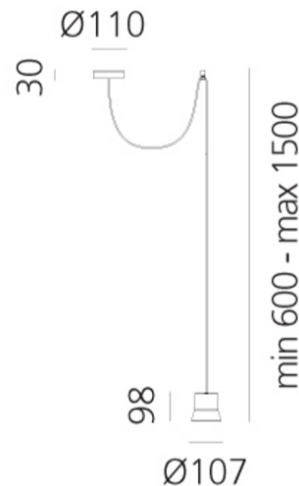

Giò Light Decentrata by Artemide

Giò Light Decentrata is a functional and timeless designer pendant light. Patrick Norguet envisioned a pendant with a focus on 'make more with less'. The Gio Light has a simple shape, made with injected aluminium, giving emphasis to the light itself. The pendant provides endless possibilities for interior designs, with a choice of 2 colour options you can mix and match and create your own unique interior. The off-centre feature permits the user to install the Gio Light in different heights, depending on the space or the decor.

PRODUCT SPECIFICATION

Light Source: 9W, 3000K, 425 lumens

IP Code: 20

Dimensions: Ø10.7 cm shade
9.8 cm shade height
60-150 cm cord length

For all sales and technical enquiries, please contact:

+44 (0)114 263 4266