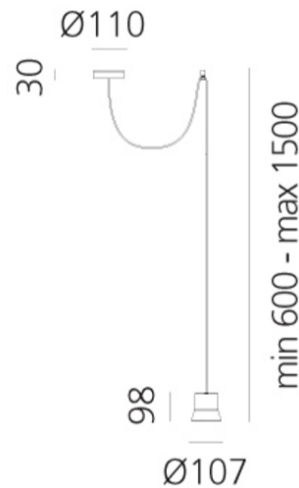

Giò Light Decentrata by Artemide

Giò Light Decentrata is a functional and timeless designer pendant light. Patrick Norguet envisioned a pendant with a focus on 'make more with less'. The Gio Light has a simple shape, made with injected aluminium, giving emphasis to the light itself. The pendant provides endless possibilities for interior designs, with a choice of 2 colour options you can mix and match and create your own unique interior. The off-centre feature permits the user to install the Gio Light in different heights, depending on the space or the decor.

PRODUCT SPECIFICATION

Light Source: 9W, 3000K, 425 lumens

IP Code: 20

Dimensions: Ø10.7 cm shade
9.8 cm shade height
60-150 cm cord length

For all sales and technical enquiries, please contact:

+44 (0)114 263 4266