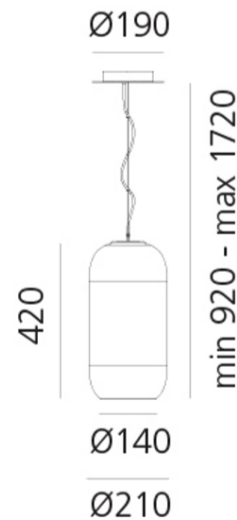

Artemide

Artemide Gople RWB LED  
Suspension

LA5921

SOURCE: <https://www.davidvillagelighting.co.uk/product/Artemide-Gople-RWB-LED-Suspension/19895>

PRODUCT DESCRIPTION

Designer: BIG

Gople RWB by Artemide

The minimal and elegant shape of the Gople enhances the beauty of the glass which is hand-processed according to an ancient Venetian technique, making each one unique. Gople RWB has one mesmerising finish option, smooth white. Glass finishing is designed to ensure the best relation with the emitted light, screening the source and maximising direct emission through transparency.

PRODUCT SPECIFICATION

- Light Source:** Direct (RWB): 21W, 1170 lumens  
+  
Indirect: 11W, 3000K, 600 lumens
- IP Code:** 20
- Dimming:** Dimmable via Dali dimming systems. Please consult your electrician, additional wiring may be required on site.
- Dimensions:** Ø21 cm  
42 cm height  
200 cm max cord length