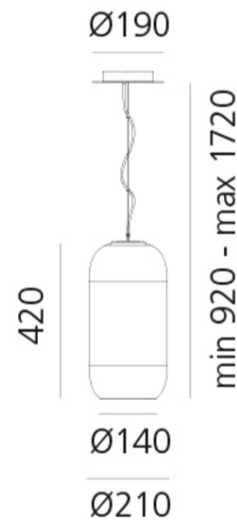

Artemide

Artemide Gople RWB LED
Suspension

LA5921

SOURCE: <https://www.davidvillagelighting.co.uk/product/Artemide-Gople-RWB-LED-Suspension/19895>

PRODUCT DESCRIPTION

Designer: BIG

Gople RWB by Artemide

The minimal and elegant shape of the Gople enhances the beauty of the glass which is hand-processed according to an ancient Venetian technique, making each one unique. Gople RWB has one mesmerising finish option, smooth white. Glass finishing is designed to ensure the best relation with the emitted light, screening the source and maximising direct emission through transparency.

PRODUCT SPECIFICATION

- Light Source:** Direct (RWB): 21W, 1170 lumens
+
Indirect: 11W, 3000K, 600 lumens
- IP Code:** 20
- Dimming:** Dimmable via Dali dimming systems. Please consult your electrician, additional wiring may be required on site.
- Dimensions:** Ø21 cm
42 cm height
200 cm max cord length