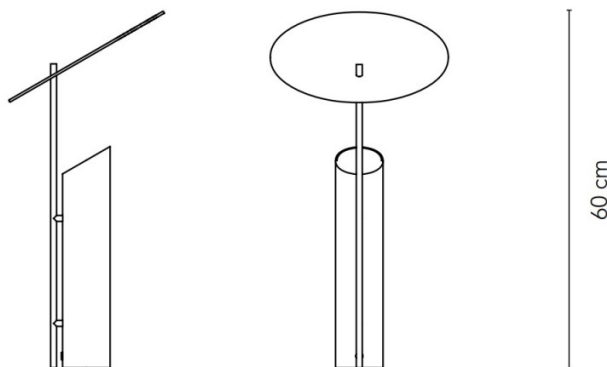

PRODUCT SPECIFICATION

Light Source: 1 x max 60W E14 (excluded)

IP Code: 20

Dimming: In line on/off switch included on cable.

Dimensions: Ø30cm shade
60cm height
Ø8cm base
250cm cable length

For all sales and technical enquiries, please contact: