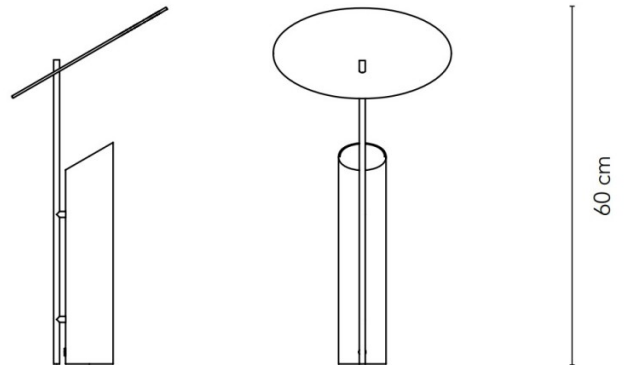

Verpan Reflect Table Lamp

LA5913

SOURCE: <https://www.davidvillagelighting.co.uk/product/Verpan-Reflect-Table-Lamp/19886>

PRODUCT DESCRIPTION

Designer: Verner Panton

Verpan Reflect Table Lamp

The Verpan Reflect Table Lamp, designed by Verner Panton in 1980, is a modern design with a concealed light source. When switched on, the light reflects off the slanted disc shade and creates a soft beam of ambient light. This characterful desk lamp is a perfect addition to a bedside table or desk as it emits a crisp yet diffused light throughout its surroundings.

This linear styled table lamp is a great example of Verner Panton's ingenuity and profound understanding of how to manipulate light to create a desired setting or mood. The clean and straight-forward design makes an impression wherever it goes. Available in both a grey and red finishes, the Verpan Reflect Table Lamp is brought to life from Panton's original sketches.

PRODUCT SPECIFICATION

Light Source: 1 x max 60W E14 (excluded)

IP Code: 20

Dimming: In line on/off switch included on cable.

Dimensions: Ø30cm shade
60cm height
Ø8cm base
250cm cable length

For all sales and technical enquiries, please contact: