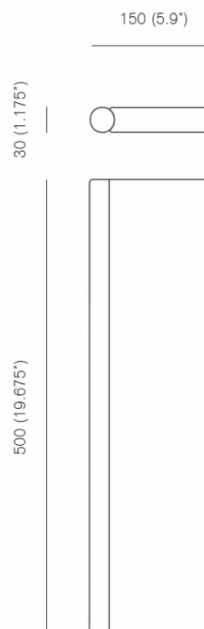

MICHAELANASTASSIADES

Michael Anastassiades - Tube Wall Light 500mm

LA5911

SOURCE: <https://www.davidvillagelighting.co.uk/product/Michael-Anastassiades---Tube-Wall-Light-500mm/19879>

PRODUCT DESCRIPTION

Designer: Michael Anastassiades

Michael Anastassiades - Tube Wall Light 500mm

The Tube wall light is also available in 100cm and 30cm height, in black, nickel as well as a brass option. Contact us for further information on pricing.

PRODUCT SPECIFICATION

- Light Source:** S14s, 9W Opal LED tube, 450 lumens 2700K (Included)
- IP Code:** 20
- Dimming:** Dimmable via mains phase dimming.
- Dimensions:** 50cm height
15cm depth
3cm width

For all sales and technical enquiries, please contact: