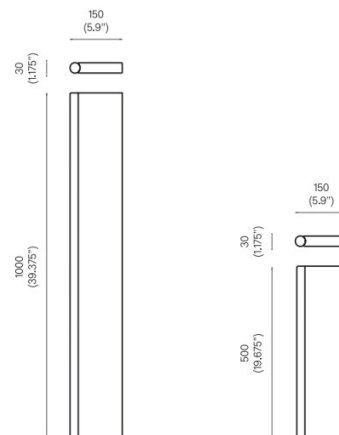

This product is also available in **Plated Copper** and **Custom Patina Finishes** by request only, please [contact us](#) to discuss pricing and availability.

PRODUCT SPECIFICATION

Light Source: **Small:** 1 x Max 9W S14s LED (500mm)
Large: 1 x Max 15W S14s LED (500mm)

IP Code: 20

Dimming: Dimmable via mains phase dimming.

Dimensions: Small:
 Height: 50cm
 Depth: 15cm
 Width: 3cm

Large:
 Height: 100cm
 Depth: 15cm
 Width: 3cm

For all sales and technical enquiries, please contact: