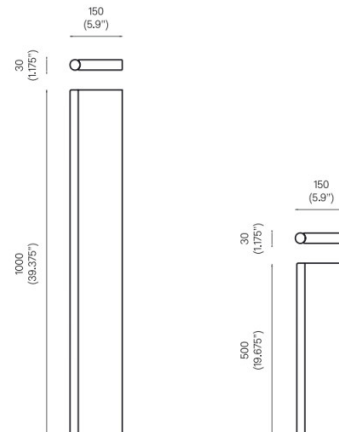

This product is also available in **Plated Copper** and **Custom Patina Finishes** by request only, please [contact us](#) to discuss pricing and availability.

PRODUCT SPECIFICATION

Light Source: **Small:** 1 x Max 9W S14s LED (500mm)
Large: 1 x Max 15W S14s LED (500mm)

IP Code: 20

Dimming: Dimmable via mains phase dimming.

Dimensions: Small:
 Height: 50cm
 Depth: 15cm
 Width: 3cm

Large:
 Height: 100cm
 Depth: 15cm
 Width: 3cm

For all sales and technical enquiries, please contact: