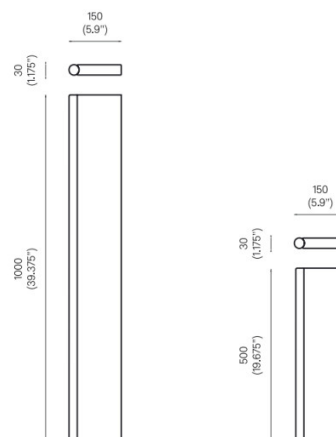

This product is also available in Plated Copper and Custom Patina Finishes by request only, please [contact us](#) to discuss pricing and availability.

PRODUCT SPECIFICATION

Light Source: **Small:** 1 x Max 9W S14s LED (500mm)
Large: 1 x Max 15W S14s LED (500mm)

IP Code: 20

Dimming: Dimmable via mains phase dimming.

Dimensions: Small:
Height: 50cm
Depth: 15cm
Width: 3cm

Large:
Height: 100cm
Depth: 15cm
Width: 3cm

For all sales and technical enquiries, please contact: