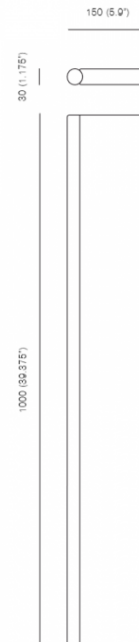

MICHAEL ANASTASSIADES

Michael Anastassiades Tube Wall Light

LA5910

SOURCE: <https://www.davidvillagelighting.co.uk/product/Michael-Anastassiades-Tube-Wall-Light/19878>

PRODUCT DESCRIPTION

Designer: Michael Anastassiades

Michael Anastassiades Tube Wall Light

Tube Wall Lights were designed as an extension of the Tube Chandelier family. The fixture is a simple gesture of extending the bulb towards the wall through a rectangular brass section, allowing the right distance for more effective all-round illumination.

PRODUCT SPECIFICATION

- Light Source:** 15W, 2700K, 1000 Lumens
- IP Code:** 20
- Dimming:** Dimmable via mains phase dimming.
- Dimensions:** Height: 100cm
Depth: 15cm
Width: 3cm

For all sales and technical enquiries, please contact: