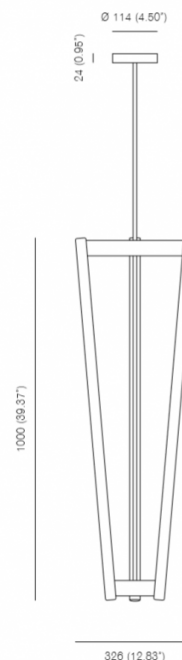

PRODUCT SPECIFICATION

Light Source: 20W, 2350K, 1500 Lumens

IP Code: 20

Dimming: Dimmable via mains phase dimming.

Dimensions: Shade: Ø34.1cm
Height: 99.8cm
Canopy: Ø7.5cm
Canopy Height: 23.6

Drop: 12.7-37.6cm