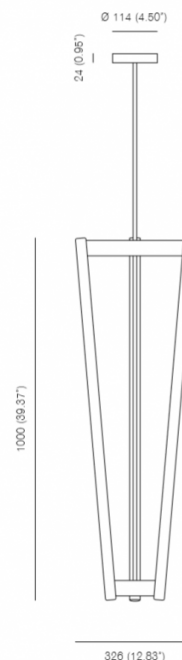

MICHAEL ANASTASSIADES

Michael Anastassiades Tube LED Chandelier

LA5908

SOURCE: <https://www.davidvillagelighting.co.uk/product/Michael-Anastassiades-Tube-LED-Chandelier/19874>

PRODUCT DESCRIPTION

Designer: Michael Anastassiades

Michael Anastassiades Tube LED Chandelier

The Michael Anastassiades Tube LED Chandelier exemplifies the designer's philosophy of creating sculptural yet functional lighting. Originally conceived as a minimalist exercise, this chandelier suspends three opaline LED tubes in a striking vertical arrangement, each emitting a soft, ambient glow. Supported by discreet satin brass rods, the design appears weightless, embodying Anastassiades' signature elegance.

PRODUCT SPECIFICATION

Light Source: 20W, 2350K, 1500 Lumens

IP Code: 20

Dimming: Dimmable via mains phase dimming.

Dimensions: Shade: Ø34.1cm
Height: 99.8cm
Canopy: Ø7.5cm
Canopy Height: 23.6

Drop: 12.7-37.6cm