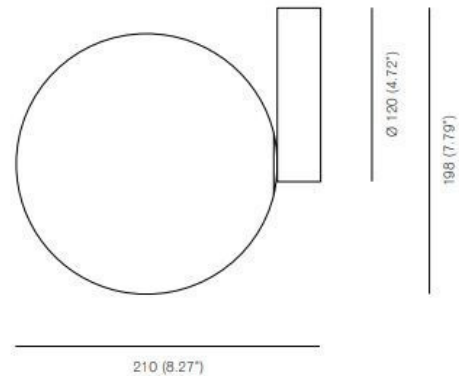

## PRODUCT SPECIFICATION

**Light Source:** G9, 3,5W LED, 330 lumens 2700k (Included)

**IP Code:** 20

**Dimming:** Dimmable via mains phase dimming.

**Dimensions:** Ø18cm  
19.8cm height  
21cm width

**For all sales and technical enquiries, please contact:**