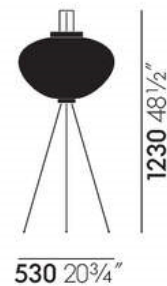

vitra.

Vitra Akari 10A Floor Lamp

LA5899

SOURCE: <https://www.davidvillagelighting.co.uk/product/Vitra-Akari-10A-Floor-Lamp/19855>

PRODUCT DESCRIPTION

Vitra Akari 10A Floor Lamp

Part of the Akari Light Sculptures, the 10A is designed by Isamu Noguchi, 1951, and made with white washi paper, bamboo and steel wire structure with painted steel wire legs.

PRODUCT SPECIFICATION

- IP Code:** 20
- Dimming:** Non dimmable light source included
Product is dimmable with alternative light source
- Dimensions:** 123 cm height
53 cm width

For all sales and technical enquiries, please contact: