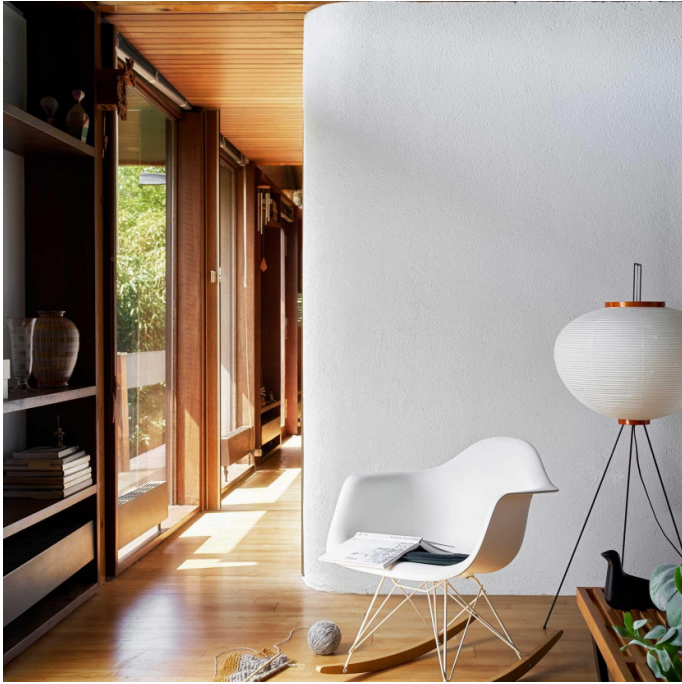

Vitra Akari 10A Floor Lamp

LA5899

SOURCE: <https://www.davidvillagelighting.co.uk/product/Vitra-Akari-10A-Floor-Lamp/19855>

PRODUCT DESCRIPTION

Vitra Akari 10A Floor Lamp

Part of the Akari Light Sculptures, the 10A is designed by Isamu Noguchi, 1951, and made with white washi paper, bamboo and steel wire structure with painted steel wire legs.

The Akari Light Sculptures (1951) by Isamu Noguchi are a series of luminaires, handcrafted from traditional washi paper by Japanese artisans. 'The harshness of electricity is ... transformed through the magic of paper back to the light of our origin – the sun.' (Noguchi).