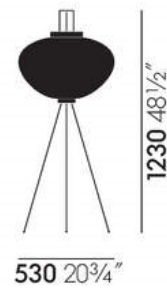

vitra.

Vitra Akari 10A Floor Lamp

LA5899

SOURCE: <https://www.davidvillagelighting.co.uk/product/Vitra-Akari-10A-Floor-Lamp/19855>

PRODUCT DESCRIPTION

Vitra Akari 10A Floor Lamp

Part of the Akari Light Sculptures, the 10A is designed by Isamu Noguchi, 1951, and made with white washi paper, bamboo and steel wire structure with painted steel wire legs.

PRODUCT SPECIFICATION

- IP Code:** 20
- Dimming:** Non dimmable light source included
Product is dimmable with alternative light source
- Dimensions:** 123 cm height
53 cm width

For all sales and technical enquiries, please contact: