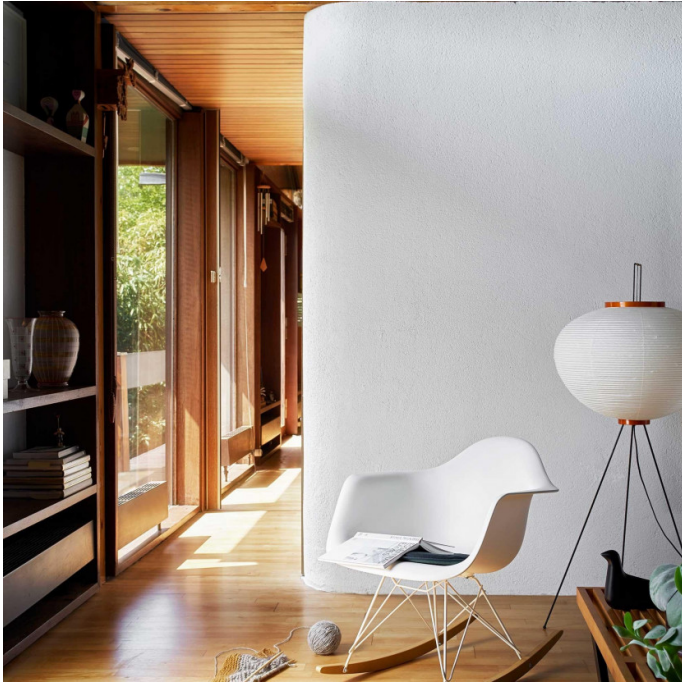

vitra.

Vitra Akari 10A Floor Lamp

LA5899

SOURCE: <https://www.davidvillagelighting.co.uk/product/Vitra-Akari-10A-Floor-Lamp/19855>

PRODUCT DESCRIPTION

Vitra Akari 10A Floor Lamp

Part of the Akari Light Sculptures, the 10A is designed by Isamu Noguchi, 1951, and made with white washi paper, bamboo and steel wire structure with painted steel wire legs.

The Akari Light Sculptures (1951) by Isamu Noguchi are a series of luminaires, handcrafted from traditional washi paper by Japanese artisans. 'The harshness of electricity is ... transformed through the magic of paper back to the light of our origin – the sun.' (Noguchi).