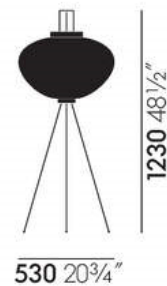

Vitra Akari 10A Floor Lamp

LA5899

SOURCE: <https://www.davidvillagelighting.co.uk/product/Vitra-Akari-10A-Floor-Lamp/19855>

PRODUCT DESCRIPTION

Vitra Akari 10A Floor Lamp

Part of the Akari Light Sculptures, the 10A is designed by Isamu Noguchi, 1951, and made with white washi paper, bamboo and steel wire structure with painted steel wire legs.

PRODUCT SPECIFICATION

- IP Code:** 20
- Dimming:** Non dimmable light source included
Product is dimmable with alternative light source
- Dimensions:** 123 cm height
53 cm width

For all sales and technical enquiries, please contact: