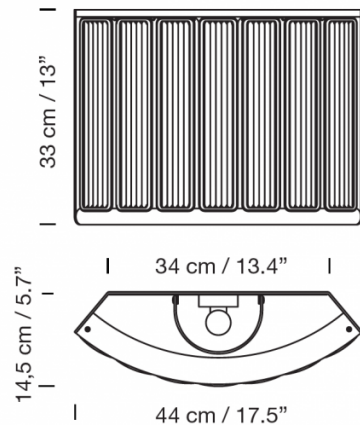

## PRODUCT SPECIFICATION

- Light Source:** 1 x Max 12W E27 LED (included)
- IP Code:** 20
- Dimming:** Dimmable via mains phase dimming.
- Dimensions:** Height: 33cm  
Length: 44cm  
Depth: 14.5cm

For all sales and technical enquiries, please contact: