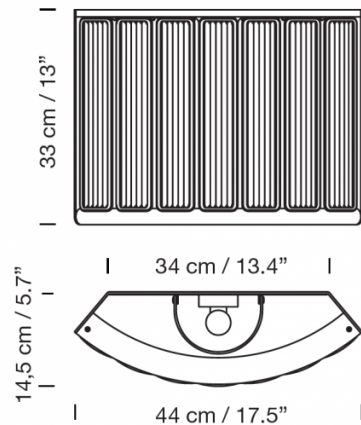

For all sales and technical enquiries, please contact:

+44 (0)114 263 4266

info@davidvillagelighting.co.uk

www.davidvillagelighting.co.uk