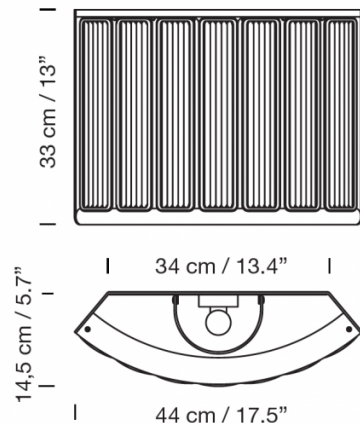

PRODUCT SPECIFICATION

- Light Source:** 1 x Max 12W E27 LED (included)
- IP Code:** 20
- Dimming:** Dimmable via mains phase dimming.
- Dimensions:** Height: 33cm
Length: 44cm
Depth: 14.5cm

For all sales and technical enquiries, please contact: