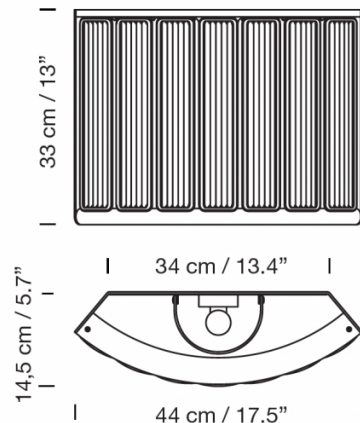

PRODUCT SPECIFICATION

- Light Source:** 1 x Max 11W E27 LED (included)
- IP Code:** 20
- Dimming:** Dimmable via mains phase dimming.
- Dimensions:** Height: 33cm
Length: 44cm
Depth: 14.5cm

For all sales and technical enquiries, please contact: