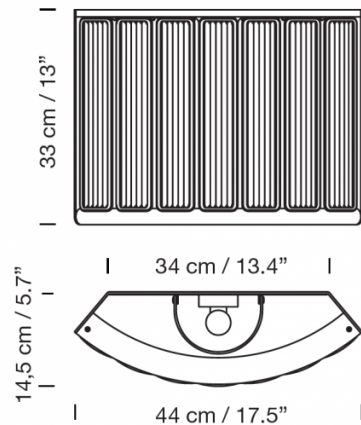

## PRODUCT SPECIFICATION

- Light Source:** 1 x Max 12W E27 LED (included)
- IP Code:** 20
- Dimming:** Dimmable via mains phase dimming.
- Dimensions:** Height: 33cm  
Length: 44cm  
Depth: 14.5cm

For all sales and technical enquiries, please contact: