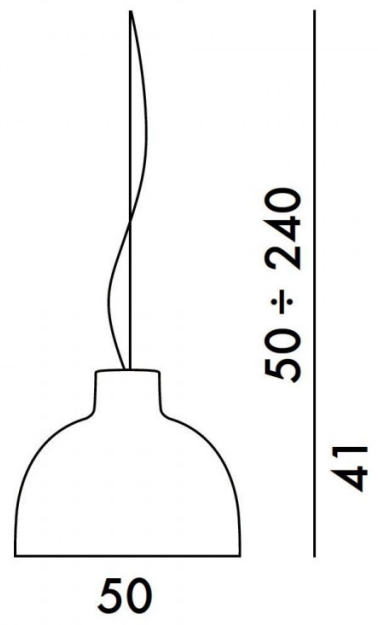

Kartell

Kartell Bellissima Pendant

LA5881

SOURCE: <https://www.davidvillagelighting.co.uk/product/Kartell-Bellissima-Pendant/19837>

PRODUCT DESCRIPTION

Kartell Bellissima Pendant

Kartell Bellissima pendant by Ferruccio Laviani, with its simple shape and neutral colour palette, offers a new interpretation of the Kartell style, able to fit flexibly and stylishly into different spaces. Bellissima pendant is a composition in two colours: its outer section is available in a choice of 5 matt colours while its interior is white, for improved luminosity. Supplied with ceiling rose to match the colour of the shade chosen.

PRODUCT SPECIFICATION

- Light Source:** 1 x 15W E27 LED (included)
- IP Code:** 20
- Dimming:** Dimmable via mains phase dimming
- Dimensions:** 50 cm shade diameter
240 cm length

For all sales and technical enquiries, please contact: