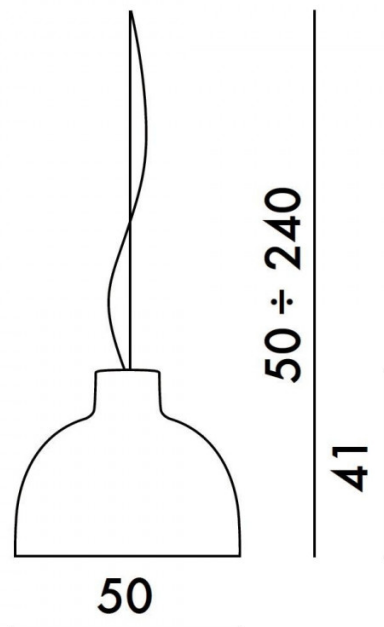

**Kartell**

**Kartell Bellissima Pendant**

LA5881

SOURCE: <https://www.davidvillagelighting.co.uk/product/Kartell-Bellissima-Pendant/19837>

**PRODUCT DESCRIPTION**

**Kartell Bellissima Pendant**

Kartell Bellissima pendant by Ferruccio Laviani, with its simple shape and neutral colour palette, offers a new interpretation of the Kartell style, able to fit flexibly and stylishly into different spaces. Bellissima pendant is a composition in two colours: its outer section is available in a choice of 5 matt colours while its interior is white, for improved luminosity. Supplied with ceiling rose to match the colour of the shade chosen.

**PRODUCT SPECIFICATION**

- Light Source:** 1 x 15W E27 LED (included)
- IP Code:** 20
- Dimming:** Dimmable via mains phase dimming
- Dimensions:** 50 cm shade diameter  
240 cm length

**For all sales and technical enquiries, please contact:**