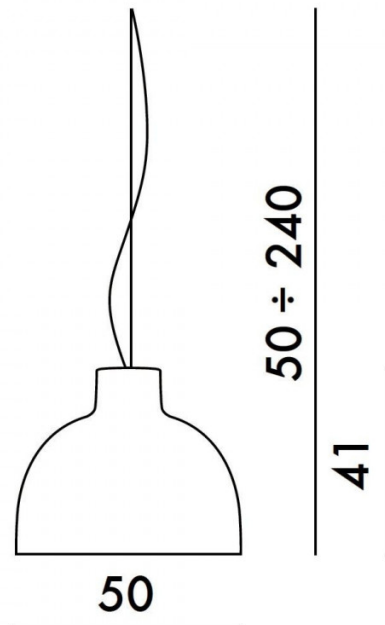

Kartell

Kartell Bellissima Pendant

LA5881

SOURCE: <https://www.davidvillagelighting.co.uk/product/Kartell-Bellissima-Pendant/19837>

PRODUCT DESCRIPTION

Kartell Bellissima Pendant

Kartell Bellissima pendant by Ferruccio Laviani, with its simple shape and neutral colour palette, offers a new interpretation of the Kartell style, able to fit flexibly and stylishly into different spaces. Bellissima pendant is a composition in two colours: its outer section is available in a choice of 5 matt colours while its interior is white, for improved luminosity. Supplied with ceiling rose to match the colour of the shade chosen.

PRODUCT SPECIFICATION

- Light Source:** 1 x 15W E27 LED (included)
- IP Code:** 20
- Dimming:** Dimmable via mains phase dimming
- Dimensions:** 50 cm shade diameter
240 cm length

For all sales and technical enquiries, please contact: