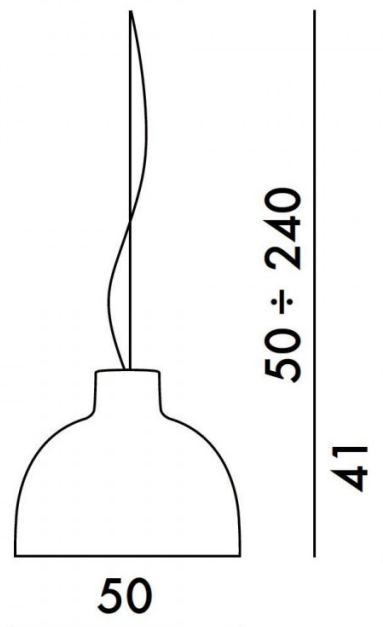

Kartell

Kartell Bellissima Pendant

LA5881

SOURCE: <https://www.davidvillagelighting.co.uk/product/Kartell-Bellissima-Pendant/19837>

PRODUCT DESCRIPTION

Kartell Bellissima Pendant

Kartell Bellissima pendant by Ferruccio Laviani, with its simple shape and neutral colour palette, offers a new interpretation of the Kartell style, able to fit flexibly and stylishly into different spaces. Bellissima pendant is a composition in two colours: its outer section is available in a choice of 5 matt colours while its interior is white, for improved luminosity. Supplied with ceiling rose to match the colour of the shade chosen.

PRODUCT SPECIFICATION

- Light Source:** 1 x 15W E27 LED (included)
- IP Code:** 20
- Dimming:** Dimmable via mains phase dimming
- Dimensions:** 50 cm shade diameter
240 cm length

For all sales and technical enquiries, please contact: