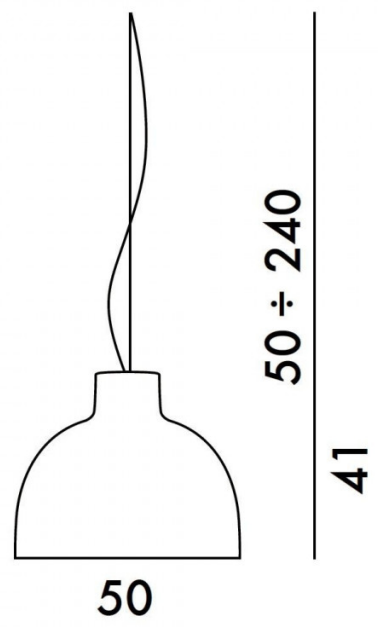

**Kartell**

**Kartell Bellissima Pendant**

LA5881

SOURCE: <https://www.davidvillagelighting.co.uk/product/Kartell-Bellissima-Pendant/19837>

**PRODUCT DESCRIPTION**

**Kartell Bellissima Pendant**

Kartell Bellissima pendant by Ferruccio Laviani, with its simple shape and neutral colour palette, offers a new interpretation of the Kartell style, able to fit flexibly and stylishly into different spaces. Bellissima pendant is a composition in two colours: its outer section is available in a choice of 5 matt colours while its interior is white, for improved luminosity. Supplied with ceiling rose to match the colour of the shade chosen.

**PRODUCT SPECIFICATION**

- Light Source:** 1 x 15W E27 LED (included)
- IP Code:** 20
- Dimming:** Dimmable via mains phase dimming
- Dimensions:** 50 cm shade diameter  
240 cm length

**For all sales and technical enquiries, please contact:**