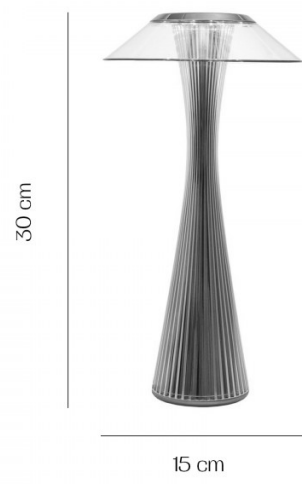

The Space table lamp was designed by Adam Tihany for Kartell. Adam was inspired by Seattle's landmark, the Space Needle; at 184m high, the observation tower is the tallest structure west of the Mississippi River.

As such the Space table lamp has a futuristic design, in 4 metallic finishes that add to the industrial and contemporary look. The lamp is rated for indoor use, although the Space is available in an outdoor version. Please [contact us](#) for further information and pricing.

Material:

Transparent or batch-dyed PMMA - Metallized ABS

PRODUCT SPECIFICATION

Light Source: 1.6W, 2700K

IP Code: 20

Dimming: In line on/off switch included on product.

Dimensions: 30 cm height
15 cm width