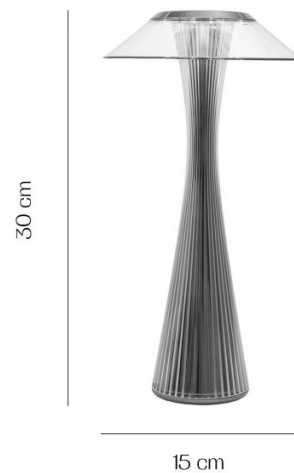

The Space table lamp was designed by Adam Tihany for Kartell. Adam was inspired by Seattle's landmark, the Space Needle; at 184m high, the observation tower is the tallest structure west of the Mississippi River.

As such the Space table lamp has a futuristic design, in 4 metallic finishes that add to the industrial and contemporary look. The lamp is rated for indoor use, although the Space is available in an outdoor version. Please [contact us](#) for further information and pricing.

Material:

Transparent or batch-dyed PMMA - Metallized ABS

PRODUCT SPECIFICATION

Light Source: 1.6W, 2700K, 130 Lumens

IP Code: 20

Dimming: In line on/off switch included on product.

Dimensions: 30 cm height
15 cm width