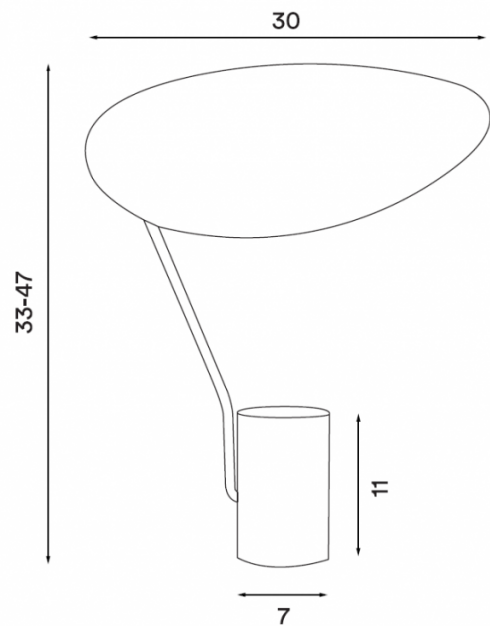

Northern Northern Ombre Table Lamp

LA5877

SOURCE: <https://www.davidvillagelighting.co.uk/product/Northern-Ombre-Table-Lamp/19833>

PRODUCT DESCRIPTION

Designer: Antoine Rouzeau

Northern Ombre Table Lamp

Antoine Rouzeau designed the Ombre Table Lamp for Northern. For this design, Antoine drew inspiration from nature, with the shade resembling a leaf. According to Antoine Rouzeau, the most important thing about lamps is shade and light. This design cleverly conveys the interplay between the two. The light source is concealed by the base. As the lamp projects light upward, it reflected against the shade and cast across the room. This glare-free glow creates a warm ambiance in any interior.

The Ombre Table Lamp features an LED light source and an adjustable shade, so its light can be pointed where required. It is available in two bold finishes: Warm Beige and Black. With its simple profile and striking colour, the Ombre Table Lamp is a perfect fit for contemporary interiors. Display on a shelving unit, desk, bedside table, or in a reading nook for a table light that is as functional as it is attractive.

PRODUCT SPECIFICATION

Light Source: 1 x Max 6W LED GU10 (excluded)

IP Code: 20

Dimming: In-line on/off switch included on cable.

Dimensions: Width: 30cm
Height: 33-47cm
Base: Ø7cm x 11cm
Cable Length: 200cm