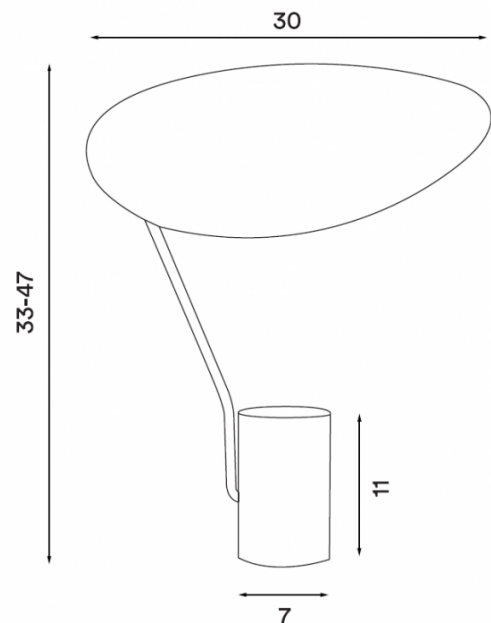

Northern Northern Ombre Table Lamp

LA5877

SOURCE: <https://www.davidvillagelighting.co.uk/product/Northern-Ombre-Table-Lamp/19833>

PRODUCT DESCRIPTION

Designer: Antoine Rouzeau

Northern Ombre Table Lamp

Antoine Rouzeau designed the Ombre Table Lamp for Northern. For this design, Antoine drew inspiration from nature, with the shade resembling a leaf. According to Antoine Rouzeau, the most important thing about lamps is shade and light. This design cleverly conveys the interplay between the two. The light source is concealed by the base. As the lamp projects light upward, it reflected against the shade and cast across the room. This glare-free glow creates a warm ambiance in any interior.

The Ombre Table Lamp features an LED light source and an adjustable shade, so its light can be pointed where required. It is available in two bold finishes: Warm Beige and Black. With its simple profile and striking colour, the Ombre Table Lamp is a perfect fit for contemporary interiors. Display on a shelving unit, desk, bedside table, or in a reading nook for a table light that is as functional as it is attractive.

PRODUCT SPECIFICATION

Light Source: 1 x Max 6W LED GU10 (excluded)

IP Code: 20

Dimming: In line on/off switch included on cable.

Dimensions: Width: 30cm
Height: 33-47cm
Base: Ø7cm x 11cm
Cable Length: 200cm