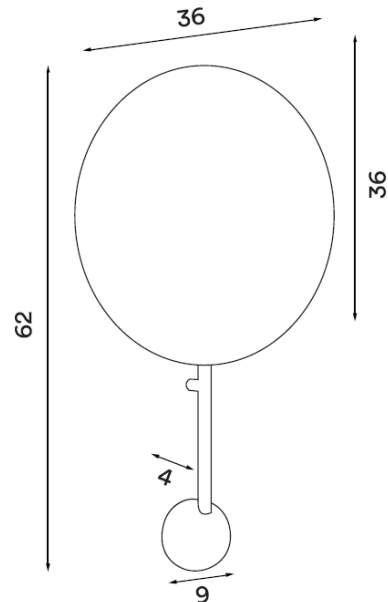

For all sales and technical enquiries, please contact:

+44 (0)114 263 4266

info@davidvillagelighting.co.uk

www.davidvillagelighting.co.uk