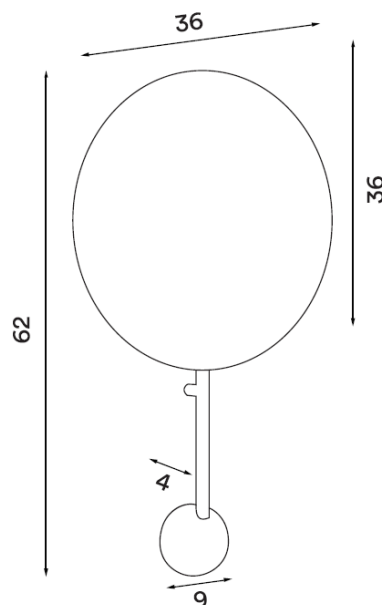

Northern Northern Ink LED Wall Light

LA5876

SOURCE: <https://www.davidvillagelighting.co.uk/product/Northern-Ink-LED-Wall-Light/19832>

PRODUCT DESCRIPTION

Northern Ink Wall Light

Like a drop of jet-black ink falling onto a crisp white page, the bold silhouette of the Ink wall lamp creates strong contrasts. All parts have been coloured in matt black and arranged around an adjustable, concave shade that reflects light directly onto the wall. As light from the integrated LED module emanates beyond the shade's rim, a subtle halo effect is created, resulting in a shimmering glow seldom seen in artificial lighting. Although Ink reveals the power that intense black can have, the design itself was inspired by the beauty of nature.

PRODUCT SPECIFICATION

Light Source:	6W, 3000K, 550 Lumens
IP Code:	20
Dimming:	Dimmable via mains phase dimming with integrated on/off switch.
Dimensions:	Ø36cm
	Height: 62cm
	Depth: 4cm
	Cable Length: 200cm