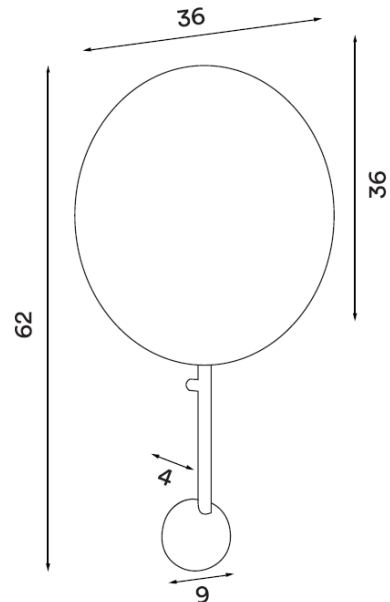

Northern Northern Ink LED Wall Light

LA5876

SOURCE: <https://www.davidvillagelighting.co.uk/product/Northern-Ink-LED-Wall-Light/19832>

PRODUCT DESCRIPTION

Designer: Felix Isidorsson

Northern Ink Wall Light

The Ink Wall Light by Felix Isidorsson was inspired by a drop of jet-black ink falling onto paper. The contrast between the luminaire's colours against the wall it sits on creates a striking effect even when switched off. When illuminated, the concave shade reflects light around the luminaire, creating a subtle halo effect. As a result, The Ink Wall Light projects a soft, diffused light from behind its dark profile that will bring a warm and ambient glow to any interior.

PRODUCT SPECIFICATION

- Light Source:** 6W, 3000K, 550 Lumens
- IP Code:** 20
- Dimming:** Dimmable via mains phase dimming with integrated on/off switch.
- Dimensions:** Ø36cm
 Height: 62cm
 Depth: 4cm
 Cable Length: 200cm