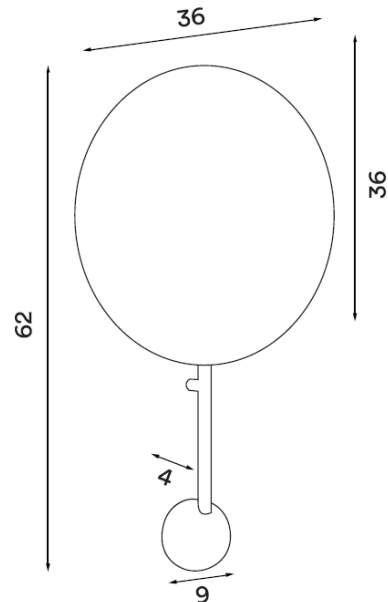

## PRODUCT SPECIFICATION

- Light Source:** 6W, 3000K, 550 Lumens
- IP Code:** 20
- Dimming:** Dimmable via mains phase dimming with integrated on/off switch.
- Dimensions:** Ø36cm  
 Height: 62cm  
 Depth: 4cm  
 Cable Length: 200cm