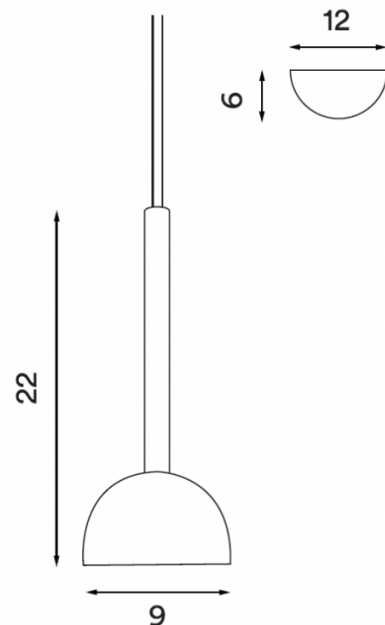

PRODUCT SPECIFICATION

- **Light Source:** 6W, 3000K, 550 Lumens
- **IP Code:** 20
- **Dimming:** Dimmable via mains phase dimming.
- **Dimensions:** Shade: Ø9cm
  Length: 22cm
  Cable Length: 370cm