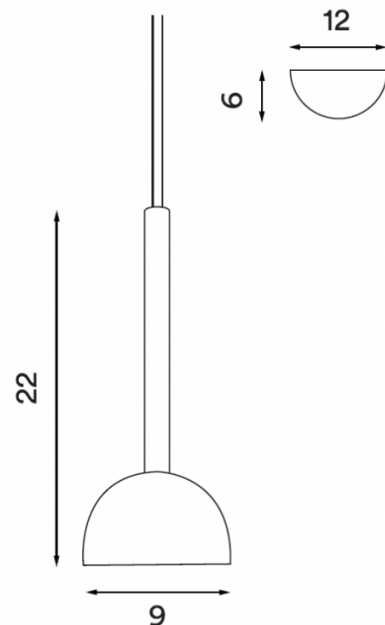

## PRODUCT SPECIFICATION

- Light Source:** 6W, 3000K, 550 Lumens
- IP Code:** 20
- Dimming:** Dimmable via mains phase dimming.
- Dimensions:** Shade: Ø9cm  
Length: 22cm  
Cable Length: 370cm

**For all sales and technical enquiries, please contact:**