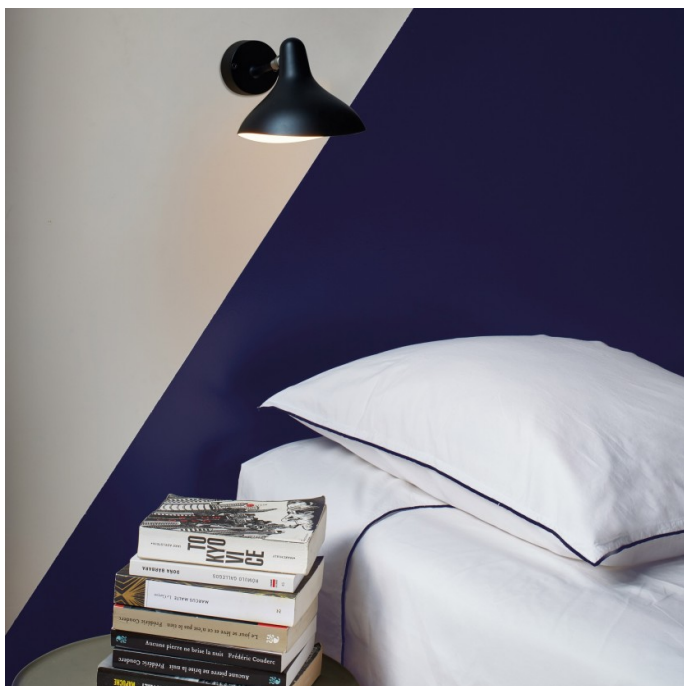

# DCW éditions Mantis BS5 Mini LED Wall Light

LA5866

SOURCE: <https://www.davidvillagelighting.co.uk/product/DCW-ditions-Mantis-BS5-Mini-LED-Wall-Light/19820>

### Mantis BS5 Mini LED Wall Light by DCW éditions

A part of the [Mantis collection](#), the Mantis BS5 Mini wall lamp is the small version of the [Mantis BS5](#) which was first designed in 1951 by Bernard Schottlander. The lampshade has a unique shape, with curved lines that point the glow downwards, spreading out towards the ground. The wall light gets its name from the praying mantis, as the arm and lampshade resemble the creature.

The Mantis BS5 Mini wall light is suitable for many settings and is equipped with a movable shade so you can direct the light where needed. Available in a black satin finish, this wall light can be used for many interiors and design schemes and will add a classic touch to your décor.