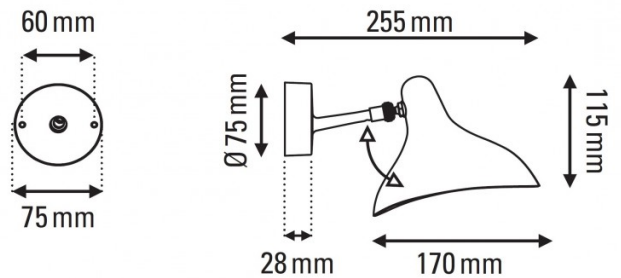

### Mantis BS5 Mini LED Wall Light by DCW éditions

A part of the [Mantis collection](#), the Mantis BS5 Mini wall lamp is the small version of the [Mantis BS5](#) which was first designed in 1951 by Bernard Schottlander. The lampshade has a unique shape, with curved lines that point the glow downwards, spreading out towards the ground. The wall light gets its name from the praying mantis, as the arm and lampshade resemble the creature.

## PRODUCT SPECIFICATION

**Light Source:** 3W, 2702K, 306 lumens

**IP Code:** 20

**Dimming:** Non-dimmable

**Dimensions:** Ø17cm shade  
25.5cm depth from wall  
11.5cm shade height  
Ø7.5cm wall base

For all sales and technical enquiries, please contact: