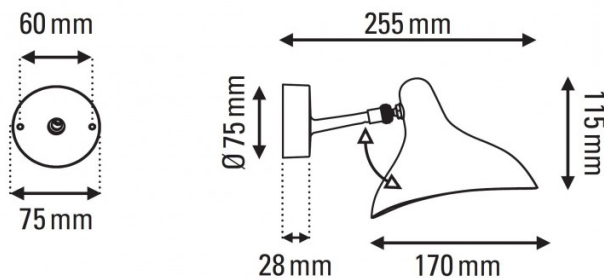

For all sales and technical enquiries, please contact:

+44 (0)114 263 4266

info@davidvillagelighting.co.uk

www.davidvillagelighting.co.uk