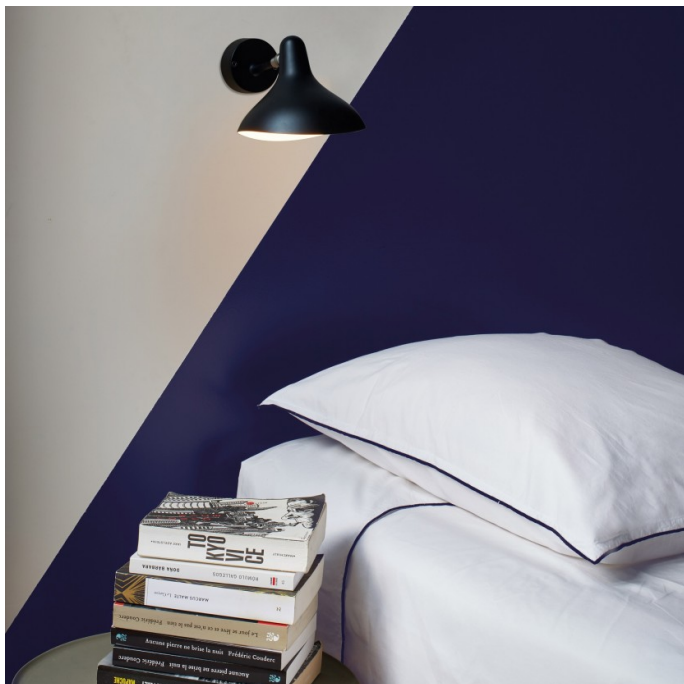

DCW éditions Mantis BS5 Mini LED Wall Light

LA5866

SOURCE: <https://www.davidvillagelighting.co.uk/product/DCW-ditions-Mantis-BS5-Mini-LED-Wall-Light/19820>

PRODUCT DESCRIPTION

Designer: Bernard Schottlander

Mantis BS5 Mini LED Wall Light by DCW éditions

A part of the [Mantis collection](#), the Mantis BS5 Mini wall lamp is the small version of the [Mantis BS5](#) which was first designed in 1951 by Bernard Schottlander. The lampshade has a unique shape, with curved lines that point the glow downwards, spreading out towards the ground. The wall light gets its name from the praying mantis, as the arm and lampshade resemble the creature.

The Mantis BS5 Mini wall light is suitable for many settings and is equipped with a movable shade so you can direct the light where needed. Available in a black satin finish, this wall light can be used for many interiors and design schemes and will add a classic touch to your décor.

PRODUCT SPECIFICATION

Light Source: 3W, 2702K, 306 lumens

IP Code: 20

Dimming: Non-dimmable

Dimensions: Ø17cm shade
25.5cm depth from wall
11.5cm shade height
Ø7.5cm wall base

For all sales and technical enquiries, please contact: