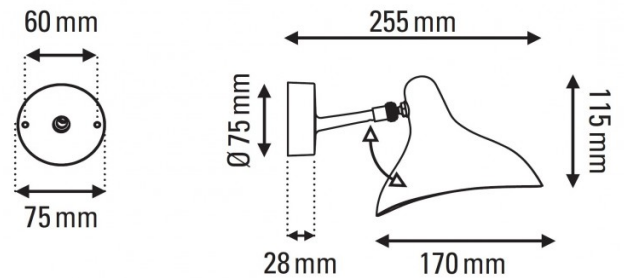

DCW éditions Mantis BS5 Mini LED Wall Light

LA5866

SOURCE: <https://www.davidvillagelighting.co.uk/product/DCW-ditions-Mantis-BS5-Mini-LED-Wall-Light/19820>

PRODUCT DESCRIPTION

Designer: Bernard Schottlander

Mantis BS5 Mini LED Wall Light by DCW éditions

A part of the [Mantis collection](#), the Mantis BS5 Mini wall lamp is the small version of the [Mantis BS5](#) which was first designed in 1951 by Bernard Schottlander. The lampshade has a unique shape, with curved lines that point the glow downwards, spreading out towards the ground. The wall light gets its name from the praying mantis, as the arm and lampshade resemble the creature.

PRODUCT SPECIFICATION

- Light Source:** 3W, 2702K, 306 lumens
- IP Code:** 20
- Dimming:** Non-dimmable
- Dimensions:** Ø17cm shade
25.5cm depth from wall
11.5cm shade height
Ø7.5cm wall base

For all sales and technical enquiries, please contact: