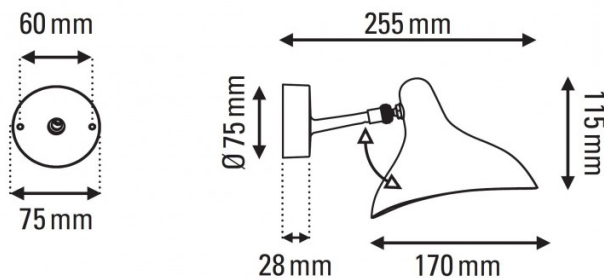

Mantis BS5 Mini LED Wall Light by DCW éditions

A part of the [Mantis collection](#), the Mantis BS5 Mini wall lamp is the small version of the [Mantis BS5](#) which was first designed in 1951 by Bernard Schottlander. The lampshade has a unique shape, with curved lines that point the glow downwards, spreading out towards the ground. The wall light gets its name from the praying mantis, as the arm and lampshade resemble the creature.

PRODUCT SPECIFICATION

Light Source: 3W, 2702K, 306 lumens

IP Code: 20

Dimming: Non-dimmable

Dimensions: Ø17cm shade
25.5cm depth from wall
11.5cm shade height
Ø7.5cm wall base

For all sales and technical enquiries, please contact: