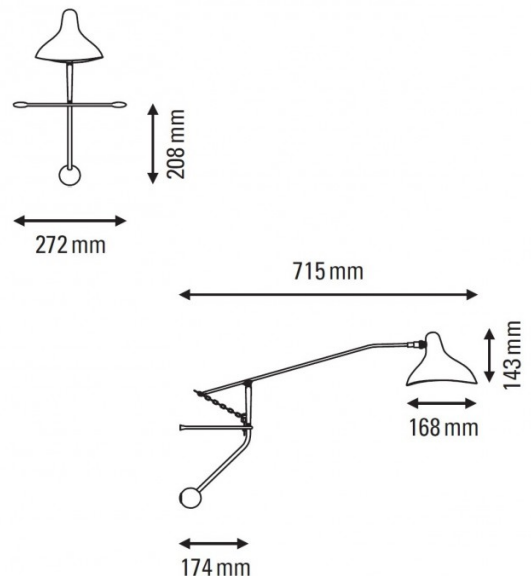

The Mantis BS2 Mini comes with a cable and plug so needs to be installed by a socket.

PRODUCT SPECIFICATION

Light Source: 3.5W, 2673K, 303 lumens

IP Code: 20

Dimming: In line on/off switch included on cable

Dimensions: Ø16.8cm shade
14.3cm shade height
71.5cm depth from wall
27.2cm width
230cm cable length

For all sales and technical enquiries, please contact:

+44 (0)114 263 4266

info@davidvillagelighting.co.uk