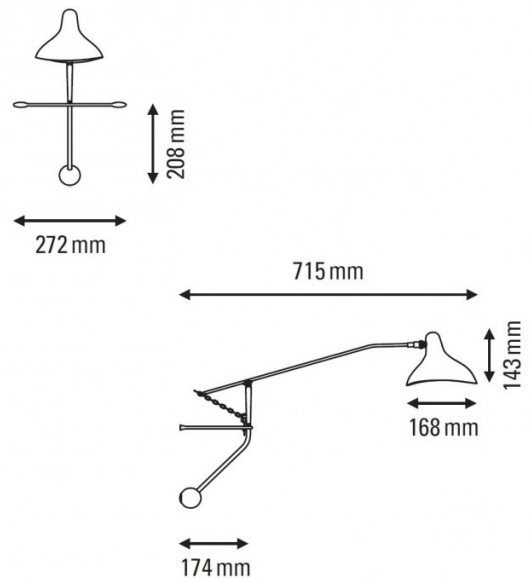

The Mantis BS2 Mini comes with a cable and plug so needs to be installed by a socket.

PRODUCT SPECIFICATION

Light Source: 3.5W, 2673K, 303 lumens

IP Code: 20

Dimming: In line on/off switch included on cable

Dimensions: Ø16.8cm shade
14.3cm shade height
71.5cm depth from wall
27.2cm width
230cm cable length

For all sales and technical enquiries, please contact:

+44 (0)114 263 4266

info@davidvillagelighting.co.uk