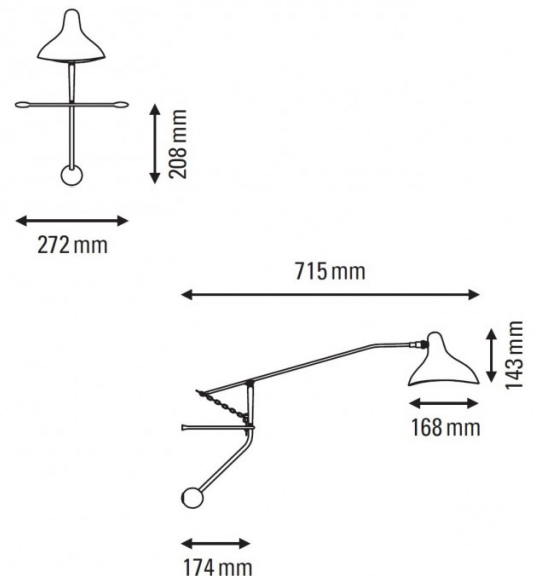

**The Mantis BS2 Mini comes with a cable and plug so needs to be installed by a socket.**

## PRODUCT SPECIFICATION

**Light Source:** 3.5W, 2673K, 303 lumens

**IP Code:** 20

**Dimming:** In line on/off switch included on cable

**Dimensions:** Ø16.8cm shade  
14.3cm shade height  
71.5cm depth from wall  
27.2cm width  
230cm cable length