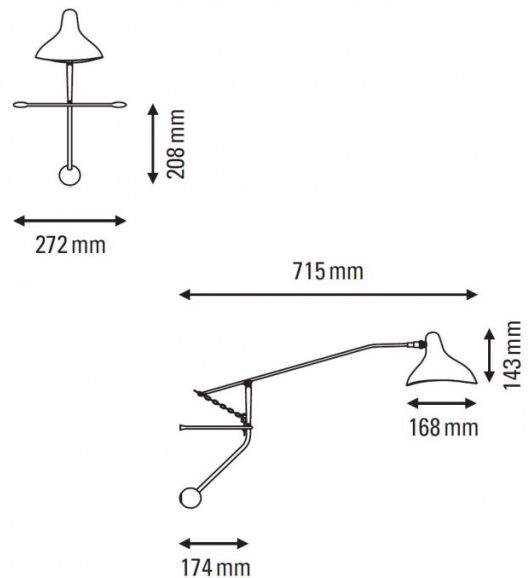

**The Mantis BS2 Mini comes with a cable and plug so needs to be installed by a socket.**

## PRODUCT SPECIFICATION

**Light Source:** 3.5W, 2673K, 303 lumens

**IP Code:** 20

**Dimming:** In line on/off switch included on cable

**Dimensions:** Ø16.8cm shade  
14.3cm shade height  
71.5cm depth from wall  
27.2cm width  
230cm cable length