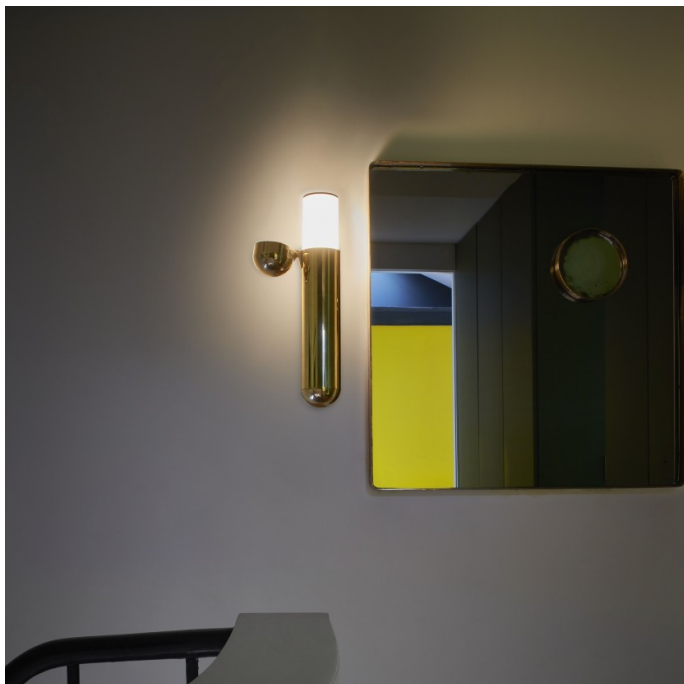

# DCW éditions ISP LED Wall Light

LA5864

SOURCE: <https://www.davidvillagelighting.co.uk/product/DCW-ditions-ISP-LED-Wall-Light/19818>

## PRODUCT DESCRIPTION

**Designer:** Ilia Sergueïevitch Potemine

### ISP LED Wall Light by DCW éditions

The ISP wall lamp is an innovative and forward-thinking light, designed by Ilia Sergueïevitch Potemine. The wall light is switched on and off by pushing and pulling the LED light source in and out of the brass capsule. The design allows for an interactive light that creates a magical and nearly other-worldly aesthetic in any interior.

The ISP wall light is available in 2 versions, with the capsule being able to open from the left hand side or the right hand side. The wall light can also be installed horizontally or vertically to suit your needs. A beautiful and intriguing light, the ISP is also available in a table version.