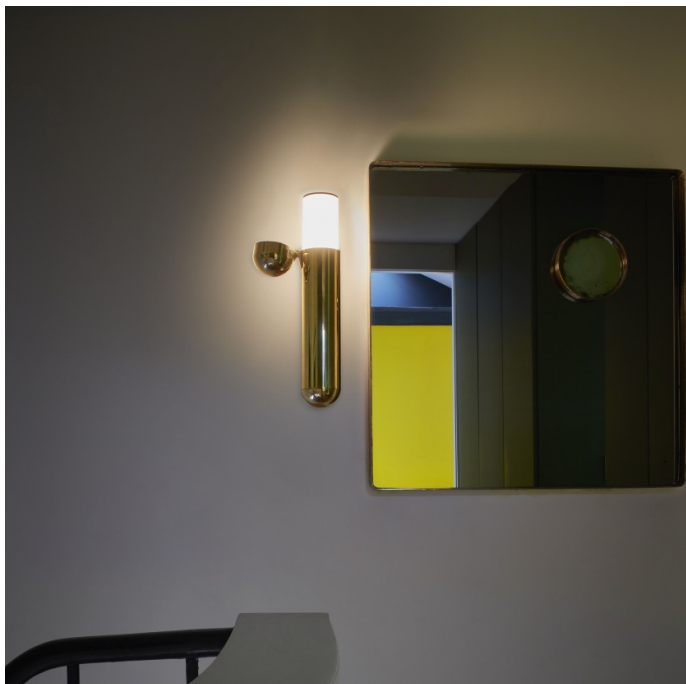

DCW éditions ISP LED Wall Light

LA5864

SOURCE: <https://www.davidvillagelighting.co.uk/product/DCW-ditions-ISP-LED-Wall-Light/19818>

PRODUCT DESCRIPTION

Designer: Ilia Sergueïevitch Potemine

ISP LED Wall Light by DCW éditions

The ISP wall lamp is an innovative and forward-thinking light, designed by Ilia Sergueïevitch Potemine. The wall light is switched on and off by pushing and pulling the LED light source in and out of the brass capsule. The design allows for an interactive light that creates a magical and nearly other-worldly aesthetic in any interior.

The ISP wall light is available in 2 versions, with the capsule being able to open from the left hand side or the right hand side. The wall light can also be installed horizontally or vertically to suit your needs. A beautiful and intriguing light, the ISP is also available in a table version.

PRODUCT SPECIFICATION

- Light Source:** 8W, 2700K, 800 lumens
- IP Code:** 20
- Dimming:** Dimmable via Triac dimming
- Dimensions:** Ø8cm capsule
37cm capsule length
14.5cm max. light length
12.1cm depth