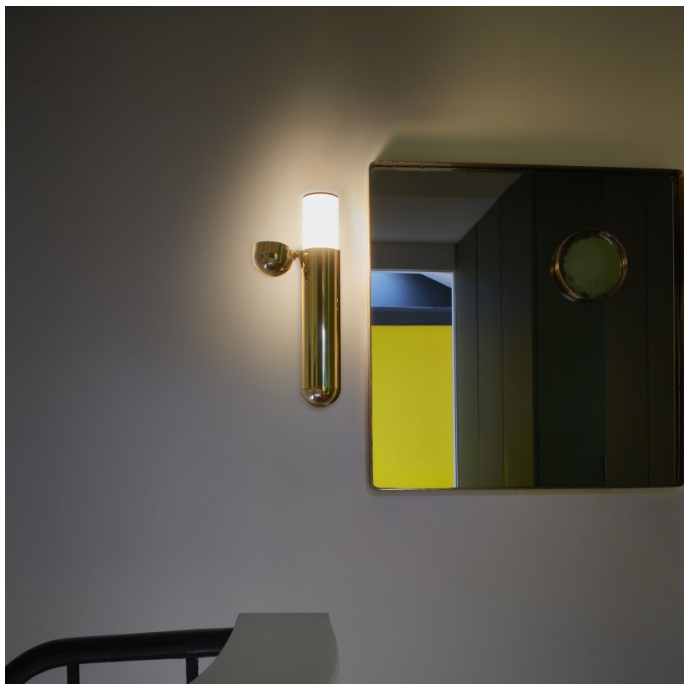

DCW éditions ISP LED Wall Light

LA5864

SOURCE: <https://www.davidvillagelighting.co.uk/product/DCW-ditions-ISP-LED-Wall-Light/19818>

PRODUCT DESCRIPTION

Designer: Ilia Sergueïevitch Potemine

ISP LED Wall Light by DCW éditions

The ISP wall lamp is an innovative and forward-thinking light, designed by Ilia Sergueïevitch Potemine. The wall light is switched on and off by pushing and pulling the LED light source in and out of the brass capsule. The design allows for an interactive light that creates a magical and nearly other-worldly aesthetic in any interior.

The ISP wall light is available in 2 versions, with the capsule being able to open from the left hand side or the right hand side. The wall light can also be installed horizontally or vertically to suit your needs. A beautiful and intriguing light, the ISP is also available in a table version.

PRODUCT SPECIFICATION

- Light Source:** 8W, 2700K, 800 lumens
- IP Code:** 20
- Dimming:** Dimmable via Triac dimming
- Dimensions:** Ø8cm capsule
37cm capsule length
14.5cm max. light length
12.1cm depth