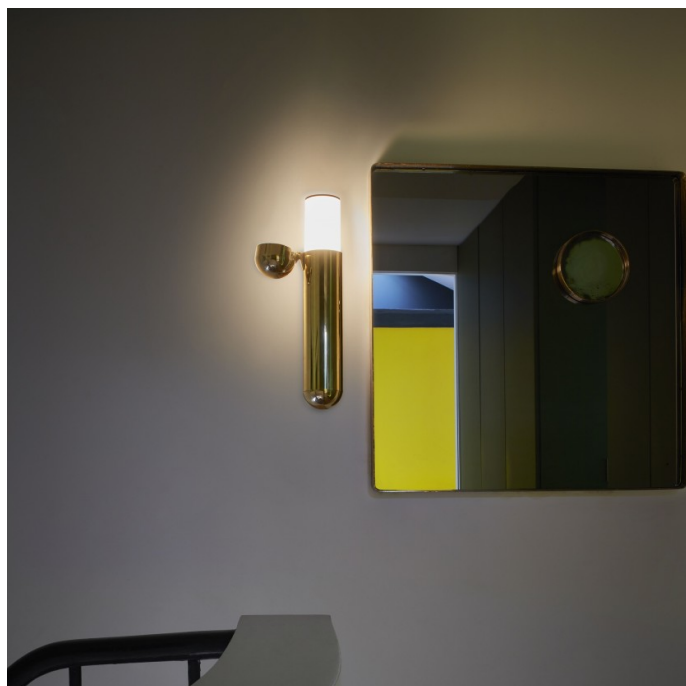

DCW éditions ISP LED Wall Light

LA5864

SOURCE: <https://www.davidvillagelighting.co.uk/product/DCW-ditions-ISP-LED-Wall-Light/19818>

PRODUCT DESCRIPTION

Designer: Iliia Sergueïevitch Potemine

ISP LED Wall Light by DCW éditions

The ISP wall lamp is an innovative and forward-thinking light, designed by Iliia Sergueïevitch Potemine. The wall light is switched on and off by pushing and pulling the LED light source in and out of the brass capsule. The design allows for an interactive light that creates a magical and nearly other-worldly aesthetic in any interior.

The ISP wall light is available in 2 versions, with the capsule being able to open from the left hand side or the right hand side. The wall light can also be installed horizontally or vertically to suit your needs. A beautiful and intriguing light, the ISP is also available in a table version.