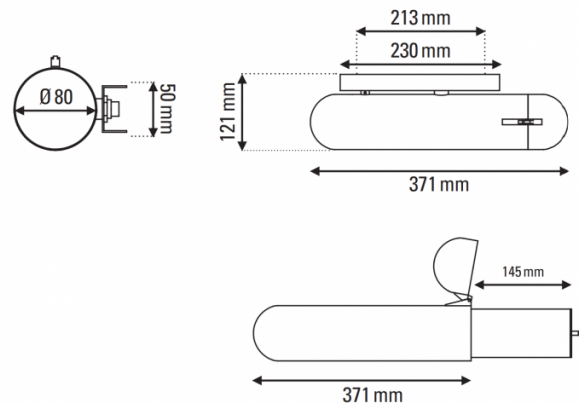

DCW éditions ISP LED Wall Light

LA5864

SOURCE: <https://www.davidvillagelighting.co.uk/product/DCW-ditions-ISP-LED-Wall-Light/19818>

PRODUCT DESCRIPTION

Designer: Ilia Sergueïevitch Potemine

ISP LED Wall Light by DCW éditions

The ISP wall lamp is an innovative and forward-thinking light, designed by Ilia Sergueïevitch Potemine. The wall light is switched on and off by pushing and pulling the LED light source in and out of the brass capsule. The design allows for an interactive light that creates a magical and nearly other-worldly aesthetic in any interior.

The ISP wall light is available in 2 versions, with the capsule being able to open from the left hand side or the right hand side. The wall light can also be installed horizontally or vertically to suit your needs. A beautiful and intriguing light, the ISP is also available in a table version.

PRODUCT SPECIFICATION

- Light Source:** 8W, 2700K, 800 lumens
- IP Code:** 20
- Dimming:** Dimmable via Triac dimming
- Dimensions:** Ø8cm capsule
37cm capsule length
14.5cm max. light length
12.1cm depth