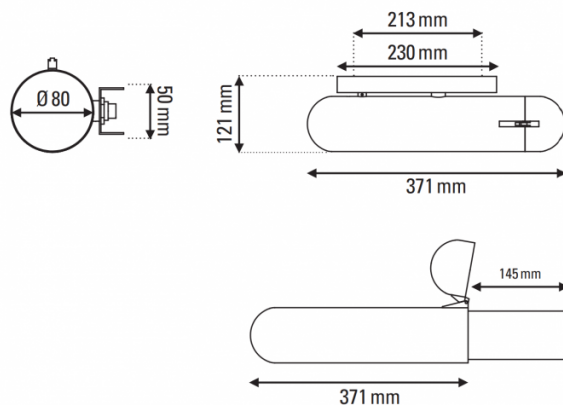

The ISP wall light is available in 2 versions, with the capsule being able to open from the left hand side or the right hand side. The wall light can also be installed horizontally or vertically to suit your needs. A beautiful and intriguing light, the ISP is also available in a table version.

PRODUCT SPECIFICATION

Light Source: 8W, 2700K, 800 lumens

IP Code: 20

Dimming: Dimmable via Triac dimming

Dimensions: Ø8cm capsule
37cm capsule length
14.5cm max. light length
12.1cm depth

For all sales and technical enquiries, please contact: