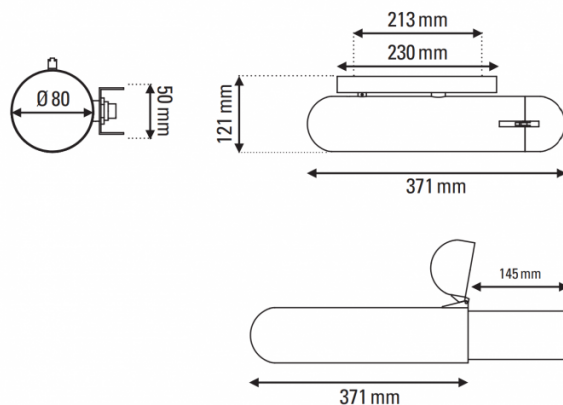

The ISP wall light is available in 2 versions, with the capsule being able to open from the left hand side or the right hand side. The wall light can also be installed horizontally or vertically to suit your needs. A beautiful and intriguing light, the ISP is also available in a table version.

## PRODUCT SPECIFICATION

**Light Source:** 8W, 2700K, 800 lumens

**IP Code:** 20

**Dimming:** Dimmable via Triac dimming

**Dimensions:** Ø8cm capsule  
37cm capsule length  
14.5cm max. light length  
12.1cm depth