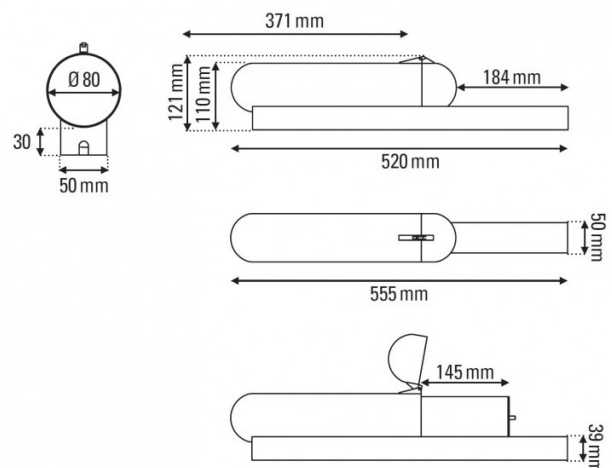

The ISP table light is made from a beautiful brass capsule that holds the LED light source inside, sat atop a black marble or white marble base. The table lamp is switched on as the user opens the capsule and pulls out the light, being a mechanical marvel that will wow and amaze. The ISP can be used in many spaces to provide a welcoming and useful illumination and will be a talking point in the room. Contemporary and yet timeless, a true jewel of lighting design.

## PRODUCT SPECIFICATION

- Light Source:** 8W, 2700K, 800 lumens
- IP Code:** 20
- Dimming:** Non-dimmable, pull and push on/off mechanism
- Dimensions:**
  - Ø8cm capsule
  - 55.5 cm full length
  - 5cm base width
  - 12.1cm height
  - 150cm cable length