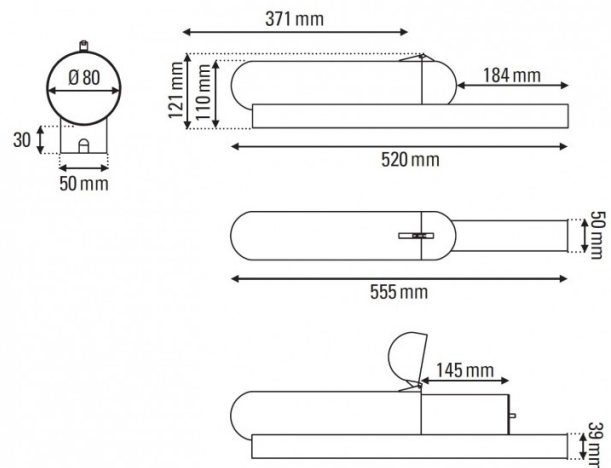

DCW éditions ISP LED Table Lamp

LA5863

SOURCE: <https://www.davidvillagelighting.co.uk/product/DCW-ditions-ISP-LED-Table-Lamp/19817>

PRODUCT DESCRIPTION

Designer: Ilia Sergueïevitch Potemine

ISP LED Table Lamp by DCW éditions

The ISP table light is made from a beautiful brass capsule that holds the LED light source inside, sat atop a black marble or white marble base. The table lamp is switched on as the user opens the capsule and pulls out the light, being a mechanical marvel that will wow and amaze. The ISP can be used in many spaces to provide a welcoming and useful illumination and will be a talking point in the room. Contemporary and yet timeless, a true jewel of lighting design.

PRODUCT SPECIFICATION

- Light Source:** 8W, 2700K, 800 lumens
- IP Code:** 20
- Dimming:** Non-dimmable, pull and push on/off mechanism
- Dimensions:**
 - Ø8cm capsule
 - 55.5 cm full length
 - 5cm base width
 - 12.1cm height
 - 150cm cable length