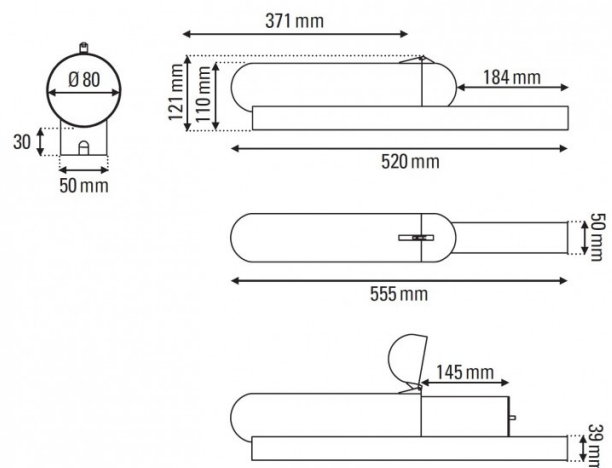

The ISP table light is made from a beautiful brass capsule that holds the LED light source inside, sat atop a black marble or white marble base. The table lamp is switched on as the user opens the capsule and pulls out the light, being a mechanical marvel that will wow and amaze. The ISP can be used in many spaces to provide a welcoming and useful illumination and will be a talking point in the room. Contemporary and yet timeless, a true jewel of lighting design.

PRODUCT SPECIFICATION

- Light Source:** 8W, 2700K, 800 lumens
- IP Code:** 20
- Dimming:** Non-dimmable, pull and push on/off mechanism
- Dimensions:**
 - Ø8cm capsule
 - 55.5 cm full length
 - 5cm base width
 - 12.1cm height
 - 150cm cable length