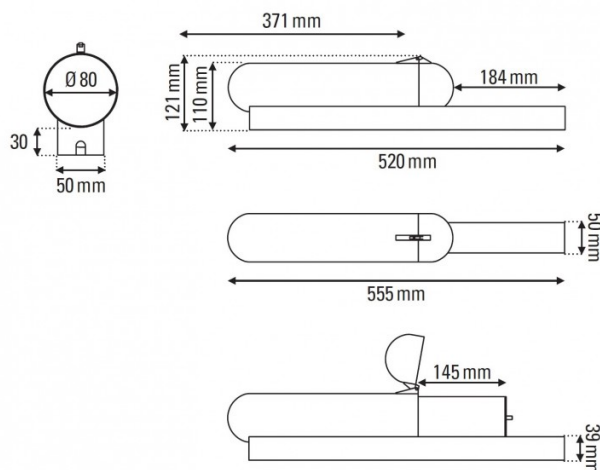

DCW éditions ISP LED Table Lamp

LA5863

SOURCE: <https://www.davidvillagelighting.co.uk/product/DCW-ditions-ISP-LED-Table-Lamp/19817>

PRODUCT DESCRIPTION

Designer: Ilia Sergueïevitch Potemine

ISP LED Table Lamp by DCW éditions

The ISP table light is made from a beautiful brass capsule that holds the LED light source inside, sat atop a black marble or white marble base. The table lamp is switched on as the user opens the capsule and pulls out the light, being a mechanical marvel that will wow and amaze. The ISP can be used in many spaces to provide a welcoming and useful illumination and will be a talking point in the room. Contemporary and yet timeless, a true jewel of lighting design.

PRODUCT SPECIFICATION

- Light Source:** 8W, 2700K, 800 lumens
- IP Code:** 20
- Dimming:** Non-dimmable, pull and push on/off mechanism
- Dimensions:**
 - Ø8cm capsule
 - 55.5 cm full length
 - 5cm base width
 - 12.1cm height
 - 150cm cable length