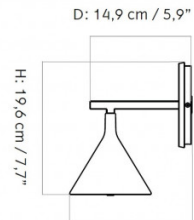

The Cast Sconce light is supplied with a cable and plug so needs to be installed near a socket. Alternatively, you can take off the cable to hard-wire into the mains electricity.

PRODUCT SPECIFICATION

Light Source: 5W, 2700K, 181 Lumens

IP Code: 20

Dimming: In line dimmer switch included on cable.

Dimensions: Shade: Ø12cm
Depth: 18cm
Height: 19.6cm
Wall Mount: Ø12.5cm
Cable Length: 200cm

Ø: 12,5 cm / 4,92"

Ø: 12 cm / 4,7"

H: 19,6 cm / 7,7"

D: 14,9 cm / 5,9"

D: 18 cm / 7,09"

For all sales and technical enquiries, please contact:

+44 (0)114 263 4266

info@davidvillagelighting.co.uk

www.davidvillagelighting.co.uk