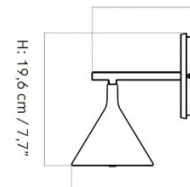

The Cast Sconce light is supplied with a cable and plug so needs to be installed near a socket. Alternatively, you can take off the cable to hard-wire into the mains electricity.

PRODUCT SPECIFICATION

Light Source: 5W, 2700K, 181 Lumens

IP Code: 20

Dimming: In line dimmer switch included on cable.

Dimensions: Shade: Ø12cm
Depth: 18cm
Height: 19.6cm
Wall Mount: Ø12.5cm
Cable Length: 200cm

Ø: 12,5 cm / 4,92"

Ø: 12 cm / 4,7"

D: 14,9 cm / 5,9"

H: 19,6 cm / 7,7"

D: 18 cm / 7,09"

For all sales and technical enquiries, please contact:

+44 (0)114 263 4266

info@davidvillagelighting.co.uk

www.davidvillagelighting.co.uk