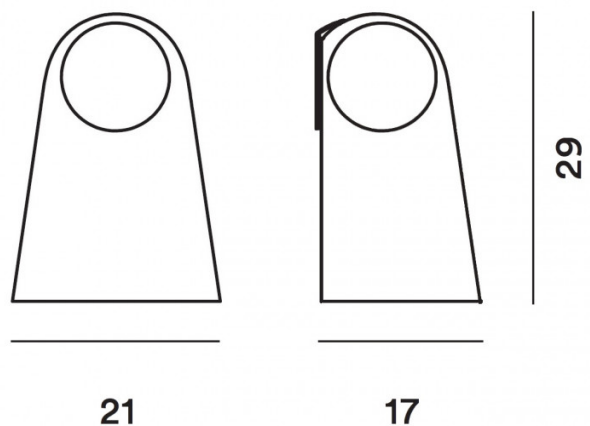

PRODUCT SPECIFICATION

Light Source: 1 x Max 25W G9 (excluded)

IP Code: 20

Dimming: Dimmable via mains phase dimming.

Dimensions: Width: 21cm
Depth: 17cm
Height: 29cm

For all sales and technical enquiries, please contact: