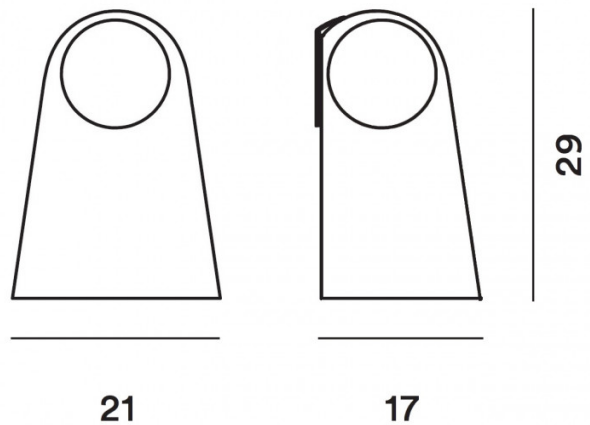

PRODUCT SPECIFICATION

Light Source: 1 x Max 25W G9 (excluded)

IP Code: 20

Dimming: Dimmable via mains phase dimming.

Dimensions: Width: 21cm
Depth: 17cm
Height: 29cm

For all sales and technical enquiries, please contact: