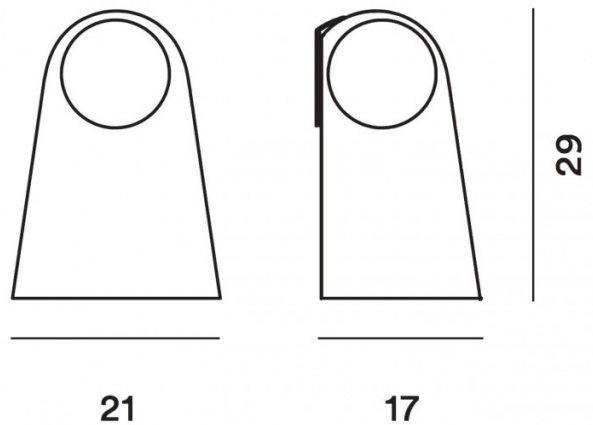

**PRODUCT SPECIFICATION**

- Light Source:** 1 x 25W G9 (excluded)
- IP Code:** 20
- Dimming:** Dimmable via mains phase dimming.
- Dimensions:** 21cm width  
17cm depth  
29cm height

**For all sales and technical enquiries, please contact:**