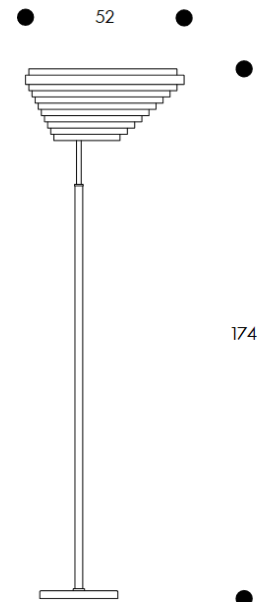

### Artek A805 Angel Wing Floor Lamp

Designed by Alvar Aalto in 1954, the Artek A805 Angel Wing floor lamp is a testament to Aalto's ability to blend functional design with a sculptural aesthetic. Its distinctive hand-riveted shade, made from louvered metal strips, prevents glare by diffusing light evenly. The asymmetrical shape of the shade, reminiscent of an angel's wing, adds a striking visual element to any space.

## PRODUCT SPECIFICATION

**Light Source:** 1 x Max 100W E27 (Excluded)

**IP Code:** 20

**Dimming:** Dimmable via mains phase dimming.

**Dimensions:** Height: 174cm  
Width: 52cm

Cable Length: 250cm

**For all sales and technical enquiries, please contact:**