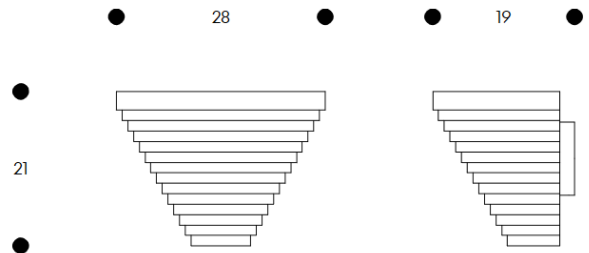

**PRODUCT SPECIFICATION**

**Light Source:** 1 x Max 60W E27 (Excluded)

**IP Code:** 20

**Dimming:** Dimmable via mains phase dimming.

**Dimensions:** Height: 21cm  
Width: 28cm  
Depth: 19cm

Cable Length: 250cm