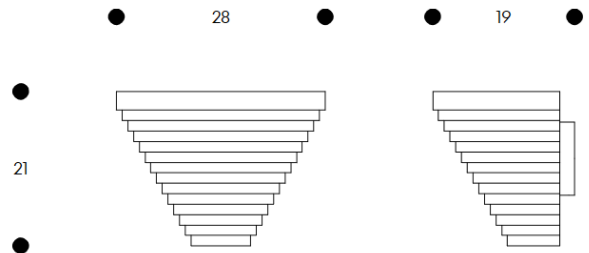

PRODUCT SPECIFICATION

Light Source: 1 x Max 60W E27 (Excluded)

IP Code: 20

Dimming: Dimmable via mains phase dimming.

Dimensions: Height: 21cm
Width: 28cm
Depth: 19cm

Cable Length: 250cm

For all sales and technical enquiries, please contact: