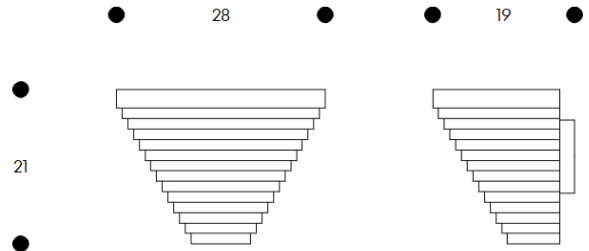

PRODUCT SPECIFICATION

Light Source: 1 x Max 60W E27 (Excluded)

IP Code: 20

Dimming: Dimmable via mains phase dimming.

Dimensions: Height: 21cm
Width: 28cm
Depth: 19cm

Cable Length: 250cm

For all sales and technical enquiries, please contact: