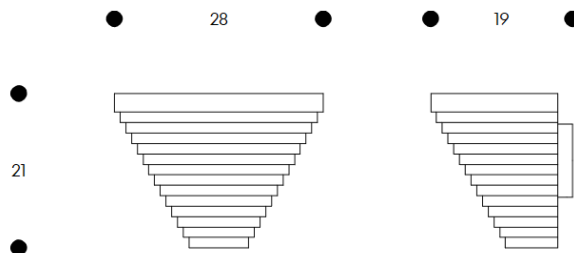

**PRODUCT SPECIFICATION**

**Light Source:** 1 x Max 60W E27 (Excluded)

**IP Code:** 20

**Dimming:** Dimmable via mains phase dimming.

**Dimensions:** Height: 21cm  
Width: 28cm  
Depth: 19cm

Cable Length: 250cm