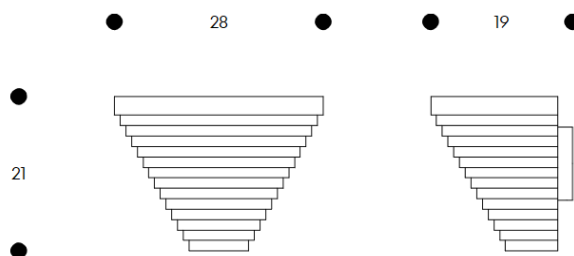

PRODUCT SPECIFICATION

Light Source: 1 x Max 60W E27 (Excluded)

IP Code: 20

Dimming: Dimmable via mains phase dimming.

Dimensions: Height: 21cm
Width: 28cm
Depth: 19cm

Cable Length: 250cm

For all sales and technical enquiries, please contact: