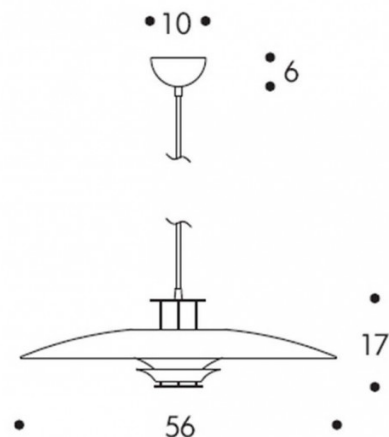

**PRODUCT SPECIFICATION**

**Light Source:** 1 x Max 12W E27 (Excluded)

**IP Code:** 20

**Dimming:** Dimmable via mains phase dimming.

**Dimensions:** Height: 17cm  
Width: 56cm

Cable Length: 200cm

**For all sales and technical enquiries, please contact:**