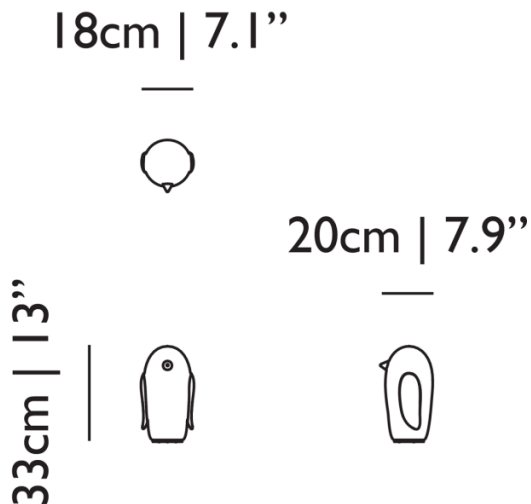

## PRODUCT SPECIFICATION

**Light Source:** 1 x Max 4W G9 LED (included by Moooi)

**IP Code:** 20

**Dimming:** In line dimmer included on cable.

**Dimensions:** Height: 33cm  
Depth: 20cm  
Width: 18cm  
Cable Length: 250cm