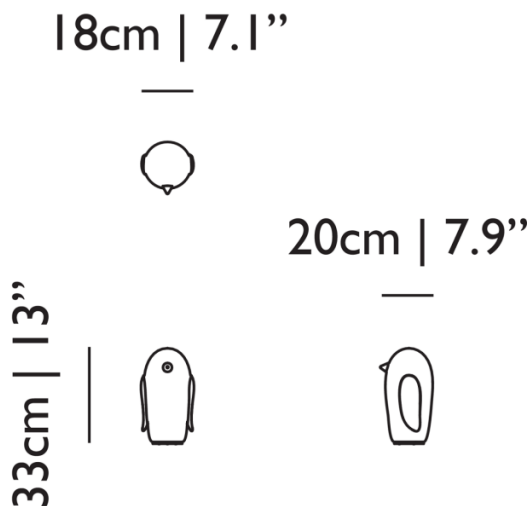

PRODUCT SPECIFICATION

Light Source: 1 x Max 4W G9 LED (included by Moooi)

IP Code: 20

Dimming: In line dimmer included on cable.

Dimensions: Height: 33cm
Depth: 20cm
Width: 18cm
Cable Length: 250cm

For all sales and technical enquiries, please contact: