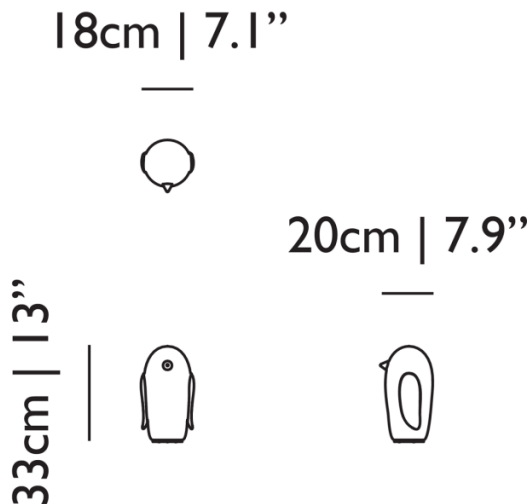

PRODUCT SPECIFICATION

Light Source: 1 x Max 4W G9 LED (included by Moooi)

IP Code: 20

Dimming: In line dimmer included on cable.

Dimensions: Height: 33cm
Depth: 20cm
Width: 18cm
Cable Length: 250cm

For all sales and technical enquiries, please contact: