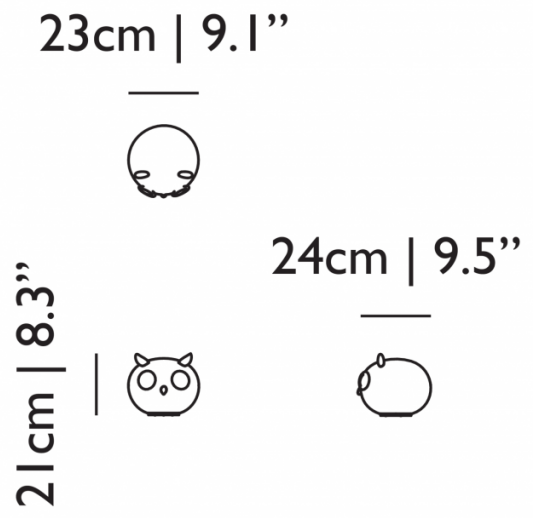

PRODUCT SPECIFICATION

Light Source: 1 x Max 4W G9 LED (included by Moooi)

IP Code: 20

Dimming: In line dimmer included on cable.

Dimensions: Height: 21cm
Depth: 24cm
Width: 23cm
Cable Length: 250cm

For all sales and technical enquiries, please contact: