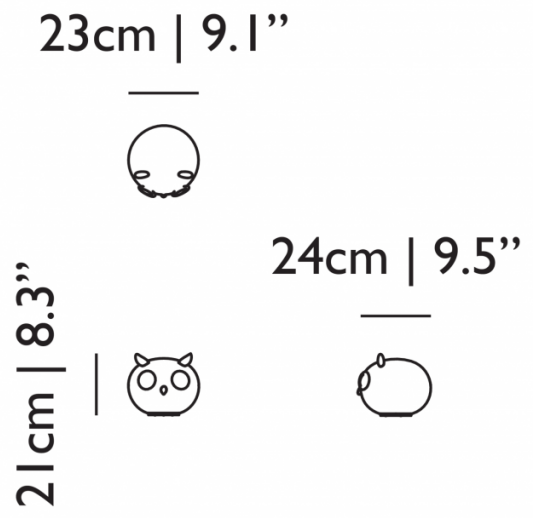

PRODUCT SPECIFICATION

Light Source: 1 x Max 4W G9 LED (included by Moooi)

IP Code: 20

Dimming: In line dimmer included on cable.

Dimensions: Height: 21cm
Depth: 24cm
Width: 23cm
Cable Length: 250cm