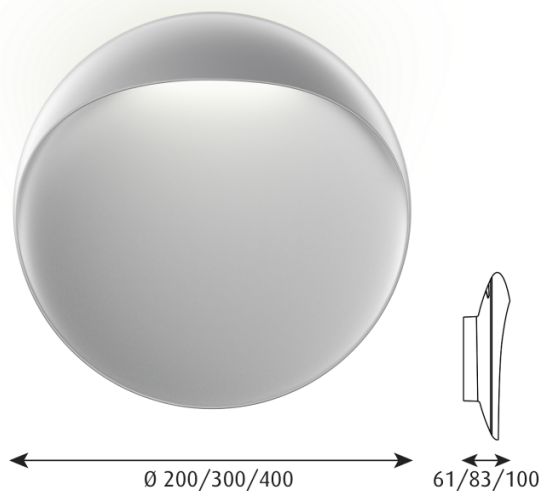

PRODUCT SPECIFICATION

Light Source:
Ø200 - 10W, 2700K/3000K, 321/331 Lumens
Ø300 - 16W, 2700K/3000K, 495/510 Lumens
Ø400 - 20W, 2700K/3000K, 751/774 Lumens

IP Code: 65

Dimming: **Ø200** - Dimmable via mains phase dimming.
Ø300/Ø400 - Dimmable via Dali dimming systems.

Please consult your electrician, additional wiring may be required on site

Dimensions: **Ø200** - Ø20cm, Depth: 6.1cm
Ø300 - Ø30cm, Depth: 8.3cm
Ø400 - Ø40cm, Depth: 10cm