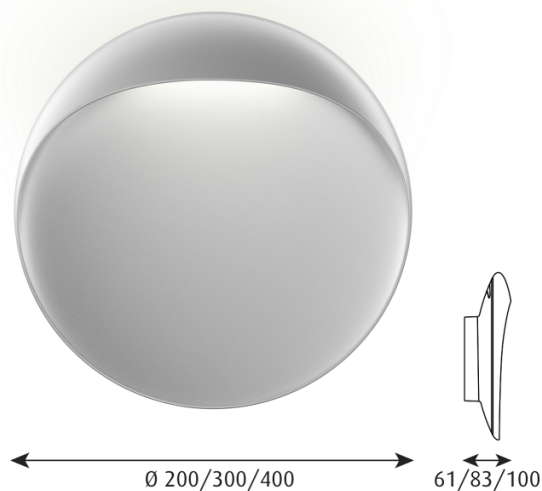

### Louis Poulsen Flindt LED Wall Light

Winner of the Danish Design Award 2019, the Flindt wall light from Louis Poulsen is a sculptural light, bringing a bold design for the outdoor and indoor, both for domestic use and hospitality. The IP rating 65 allows you to install it anywhere and the integrated LED source emits a soft downlight. The Flindt wall lamp is meant to be mounted below shoulder length as to avoid any glare when walking by it. There is a small opening at the back of the frame, allowing for a tiny strip of light to escape, enveloping the wall light and giving it a perception of depth as if floating from the wall.

Designed by Christian Flindt, who experimented with 3D printing and light design to create a light with the perfect proportions. This wall lamp is available in three sizes, a diameter of 20cm (Ø200), 30cm (Ø300) or 40cm (Ø400) and in four colours, white, aluminium, carten or black. You can also select the colour temperature from warmest white (2700K) and warm white (3000K).

## PRODUCT SPECIFICATION

- Light**            **Ø200** - 10W, 2700K/3000K  
**Source:**        **Ø300** - 16W, 2700K/3000K  
                       **Ø400** - 20W, 2700K/3000K
- IP Code:**        65
- Dimming:**     **Ø200** - Dimmable via mains phase dimming.  
                       **Ø300/Ø400** - Dimmable via Dali dimming systems.
- Please consult your electrician, additional wiring may be required on site
- Dimensions:** **Ø200** - Ø20cm, Depth: 6.1cm  
                       **Ø300** - Ø30cm, Depth: 8.3cm  
                       **Ø400** - Ø40cm, Depth: 10cm