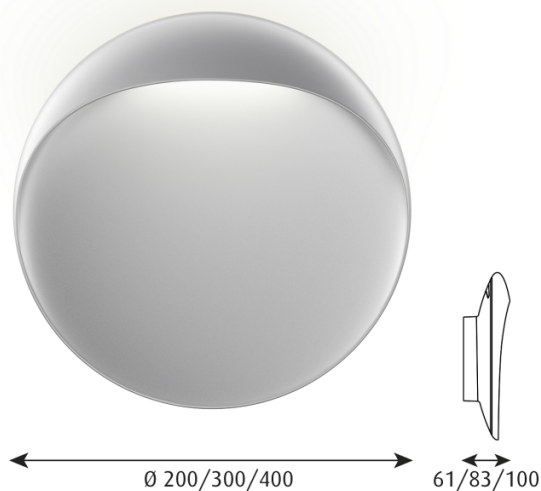

### Louis Poulsen Flindt LED Wall Light

Winner of the Danish Design Award 2019, the Flindt wall light from Louis Poulsen is a sculptural light, bringing a bold design for the outdoor and indoor, both for domestic use and hospitality. The IP rating 65 allows you to install it anywhere and the integrated LED source emits a soft downlight. The Flindt wall lamp is meant to be mounted below shoulder length as to avoid any glare when walking by it. There is a small opening at the back of the frame, allowing for a tiny strip of light to escape, enveloping the wall light and giving it a perception of depth as if floating from the wall.

Designed by Christian Flindt, who experimented with 3D printing and light design to create a light with the perfect proportions. This wall lamp is available in three sizes, a diameter of 20cm (Ø200), 30cm (Ø300) or 40cm (Ø400) and in four colours, white, aluminium, carten or black. You can also select the colour temperature from warmest white (2700K) and warm white (3000K).

## PRODUCT SPECIFICATION

- Light**            **Ø200** - 10W, 2700K/3000K  
**Source:**        **Ø300** - 16W, 2700K/3000K  
                       **Ø400** - 20W, 2700K/3000K
- IP Code:**        65
- Dimming:**     **Ø200** - Dimmable via mains phase dimming.  
                       **Ø300/Ø400** - Dimmable via Dali dimming systems.
- Please consult your electrician, additional wiring may be required on site
- Dimensions:** **Ø200** - Ø20cm, Depth: 6.1cm  
                       **Ø300** - Ø30cm, Depth: 8.3cm  
                       **Ø400** - Ø40cm, Depth: 10cm