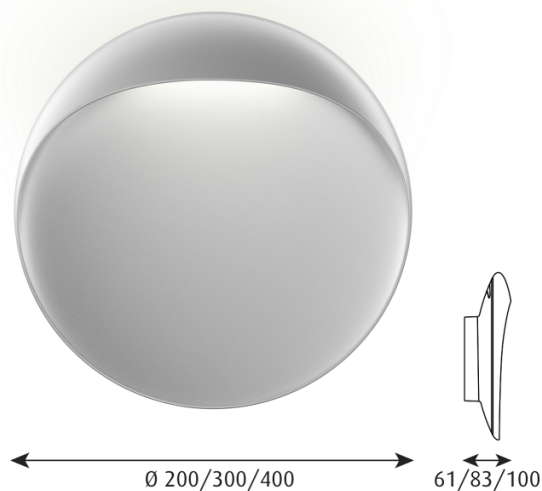

### Louis Poulsen Flindt LED Wall Light

Winner of the Danish Design Award 2019, the Flindt wall light from Louis Poulsen is a sculptural light, bringing a bold design for the outdoor and indoor, both for domestic use and hospitality. The IP rating 65 allows you to install it anywhere and the integrated LED source emits a soft downlight. The Flindt wall lamp is meant to be mounted below shoulder length as to avoid any glare when walking by it. There is a small opening at the back of the frame, allowing for a tiny strip of light to escape, enveloping the wall light and giving it a perception of depth as if floating from the wall.

Designed by Christian Flindt, who experimented with 3D printing and light design to create a light with the perfect proportions. This wall lamp is available in three sizes, a diameter of 20cm (Ø200), 30cm (Ø300) or 40cm (Ø400) and in four colours, white, aluminium, carten or black. You can also select the colour temperature from warmest white (2700K) and warm white (3000K).

## PRODUCT SPECIFICATION

- Light**            **Ø200** - 10W, 2700K/3000K  
**Source:**        **Ø300** - 16W, 2700K/3000K  
                       **Ø400** - 20W, 2700K/3000K
- IP Code:**        65
- Dimming:**      **Ø200** - Dimmable via mains phase dimming.  
                       **Ø300/Ø400** - Dimmable via Dali dimming systems.
- Please consult your electrician, additional wiring may be required on site
- Dimensions:** **Ø200** - Ø20cm, Depth: 6.1cm  
                       **Ø300** - Ø30cm, Depth: 8.3cm  
                       **Ø400** - Ø40cm, Depth: 10cm