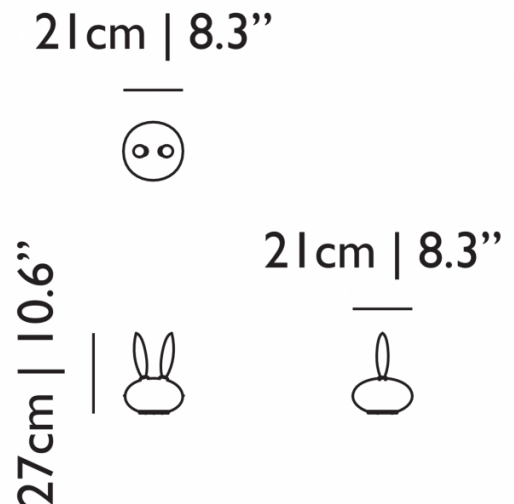

PRODUCT SPECIFICATION

Light Source: 1 x Max 4W G9 LED (included by Moooi)

IP Code: 20

Dimming: In line dimmer included on cable.

Dimensions: Height: 27cm
Depth: 21cm
Width: 21cm
Cable Length: 250cm

For all sales and technical enquiries, please contact: