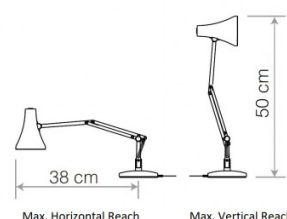

Launched in 2018, the Type 90 Mini Mini desk lamp is a revolutionary lamp that is completely dedicated to helping you complete tasks. With a tiny stature, the Type 90 Mini Mini desk light is very versatile and compact allowing for directional light. Like all Anglepoise lamps, it can be moved and adjusted how you see fit, with a shade that can be rotated and tilted and an arm that can be angled. What sets this light truly apart, though, is the ability for the whole lamp to swivel 360° from its base.

PRODUCT SPECIFICATION

- Light Source:** 6W, 3000K, 470 Lumens
- IP Code:** 20
- Dimming:** Integrated dimmer on the product.
- Dimensions:** Shade: Ø9.2cm
Shade Height: 12.7cm
Base: Ø12cm
Maximum Reach (from base to shade): 50cm
Cable Length: 150cm