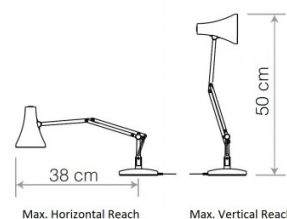

Launched in 2018, the Type 90 Mini Mini desk lamp is a revolutionary lamp that is completely dedicated to helping you complete tasks. With a tiny stature, the Type 90 Mini Mini desk light is very versatile and compact allowing for directional light. Like all Anglepoise lamps, it can be moved and adjusted how you see fit, with a shade that can be rotated and tilted and an arm that can be angled. What sets this light truly apart, though, is the ability for the whole lamp to swivel 360° from its base.

PRODUCT SPECIFICATION

- Light Source:** 6W, 3000K, 470 Lumens
- IP Code:** 20
- Dimming:** Integrated dimmer on the product.
- Dimensions:** Shade: Ø9.2cm
Shade Height: 12.7cm
Base: Ø12cm
Maximum Reach (from base to shade): 50cm
Cable Length: 150cm