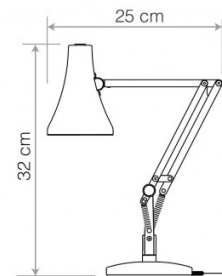

Launched in 2018, the Type 90 Mini Mini desk lamp is a revolutionary lamp that is completely dedicated to helping you complete tasks. With a tiny stature, the Type 90 Mini Mini desk light is very versatile and compact allowing for directional light. Like all Anglepoise lamps, it can be moved and adjusted how you see fit, with a shade that can be rotated and tilted and an arm that can be angled. What sets this light truly apart, though, is the ability for the whole lamp to swivel 360° from its base.

PRODUCT SPECIFICATION

- Light Source:** 6W, 3000K, 470 Lumens
- IP Code:** 20
- Dimming:** Integrated dimmer on the product.
- Dimensions:** Shade: Ø9.2cm
Shade Height: 12.7cm
Base: Ø12cm
Maximum Reach (from base to shade): 50cm
Cable Length: 150cm