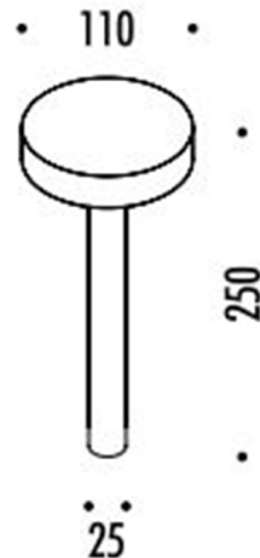

Rechargeable light source via USB cable - power supply included.

PRODUCT SPECIFICATION

Light Source: 2W, 3000K, 180 Lumens

IP Code: 20

Dimming: Integrated dimmer on the product

Dimensions: Shade: Ø 11cm
Body: Ø 2.5cm
Height: 25cm