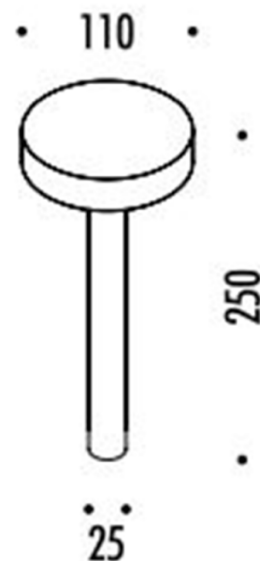

Rechargeable light source via USB cable - power supply included.

PRODUCT SPECIFICATION

Light Source: 2W, 3000K, 180 Lumens

IP Code: 20

Dimming: Integrated dimmer on the product

Dimensions: Shade: Ø 11cm
Body: Ø 2.5cm
Height: 25cm