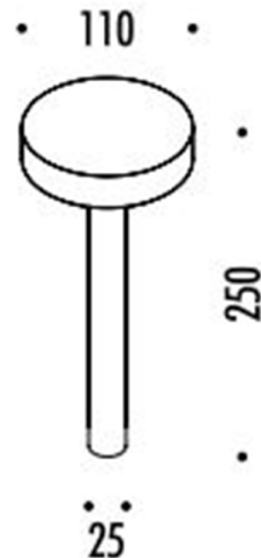

Rechargeable light source via USB cable - power supply included.

PRODUCT SPECIFICATION

Light Source: 2W, 3000K, 180 Lumens

IP Code: 20

Dimming: Integrated dimmer on the product

Dimensions: Shade: Ø 11cm
Body: Ø 2.5cm
Height: 25cm