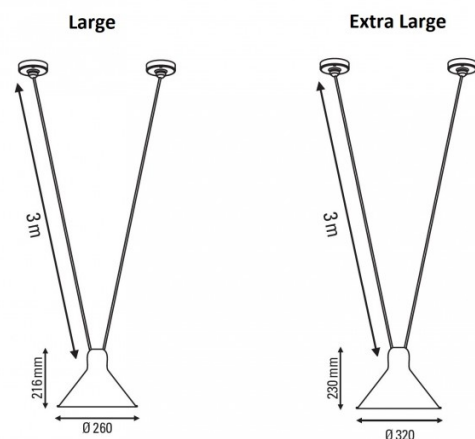

The Les Acrobates De Gras No. 323 Conic suspension is available in 2 sizes, large or extra large and in 7 finishes, yellow, red, black, copper, blue, black/copper interior and raw copper. The suspension lamp provides downward directed light and so is perfect for hanging over surfaces, whether in a professional setting or in the home. A chic and timeless fixture that will look stunning in any interior.

PRODUCT SPECIFICATION

Light Source: 1 x max 23W E27 LED (excluded)

IP Code: 20

Dimming: Dimmable via mains phase dimming

Dimensions: **Large** - Ø26cm, H 21.6cm
Extra Large - Ø32cm, H 23cm

Ø9cm ceiling canopies
300cm max. cable length