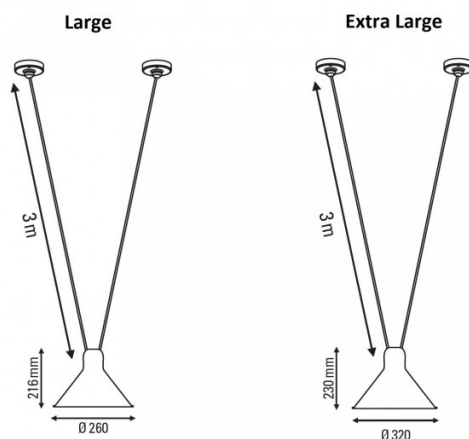

PRODUCT SPECIFICATION

Light Source: 1 x max 23W E27 LED (excluded)

IP Code: 20

Dimming: Dimmable via mains phase dimming

Dimensions: **Large** - Ø26cm, H 21.6cm
Extra Large - Ø32cm, H 23cm

Ø9cm ceiling canopies
300cm max. cable length