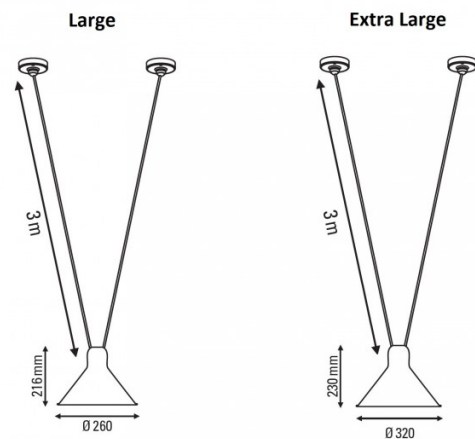

The Les Acrobates De Gras No. 323 Conic suspension is available in 2 sizes, large or extra large and in 7 finishes, yellow, red, black, copper, blue, black/copper interior and raw copper. The suspension lamp provides downward directed light and so is perfect for hanging over surfaces, whether in a professional setting or in the home. A chic and timeless fixture that will look stunning in any interior.

PRODUCT SPECIFICATION

Light Source: 1 x max 23W E27 LED (excluded)

IP Code: 20

Dimming: Dimmable via mains phase dimming

Dimensions: **Large** - Ø26cm, H 21.6cm
Extra Large - Ø32cm, H 23cm

Ø9cm ceiling canopies
300cm max. cable length