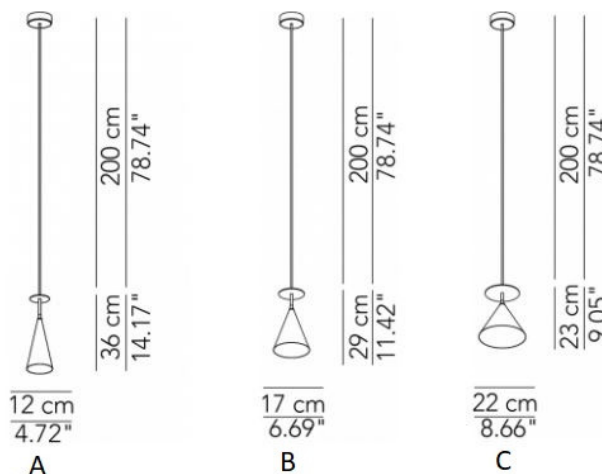

IP Code: 20

Dimming: Dimmable via mains phase dimming.

Dimensions: Single A:
Shade: Ø12cm
Shade Height: 36cm

Single B:
Shade: Ø17cm
Shade Height: 29cm

Single C:
Shade: Ø22cm
Shade Height: 23cm

Drop Height: 200cm