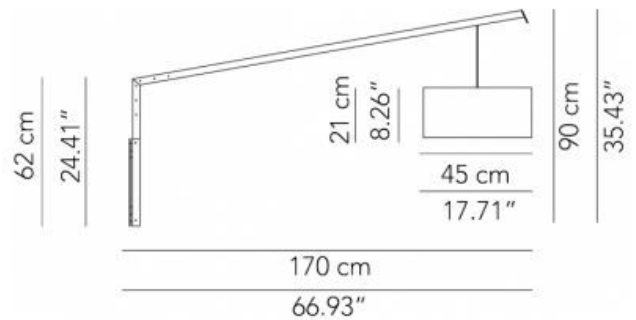

Available with either a cable and plug or as a hardwired version.

The wall light has a cantilevered arm rotating on the axis by 160 degrees.

Available in white or black with matching cotton shades. Other shade colours available on request.

PRODUCT SPECIFICATION

Light Source: 1 x Max 70W E27 (excluded)

IP Code: 20

Dimensions: Shade: Ø4cm
Shade Height: 21cm
Depth: 120cm
Full Height: 80cm

For all sales and technical enquiries, please contact:

+44 (0)114 263 4266