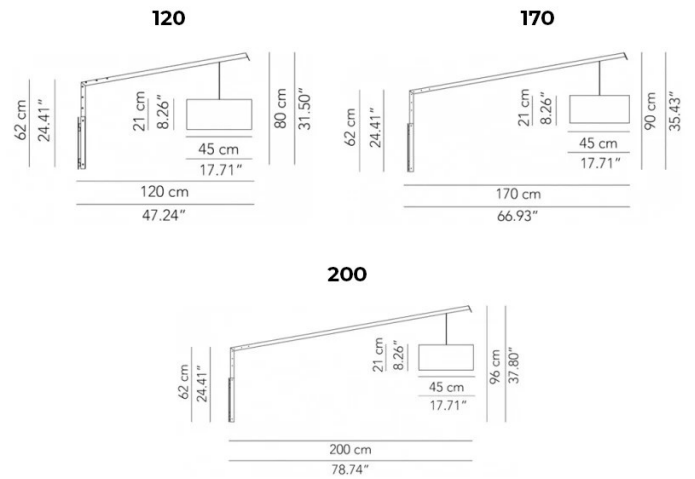

PRODUCT SPECIFICATION

Light Source: 1 x Max 70W E27 (Excluded)

IP Code: 20

Hard-wired: Dimmable via mains phase dimming.

Dimensions: **120:**

Shade: Ø45cm
Shade Height: 21cm
Depth: 120cm
Full Height: 80cm

170:

Shade: Ø45cm
Shade Height: 21cm
Depth: 170cm
Full Height: 90cm

200:

Shade: Ø45cm
Shade Height: 21cm
Depth: 200cm
Full Height: 96cm

Cable Length (Cable and Plug): 295cm

For all sales and technical enquiries, please contact:

+44 (0)114 263 4266

info@davidvillagelighting.co.uk

www.davidvillagelighting.co.uk