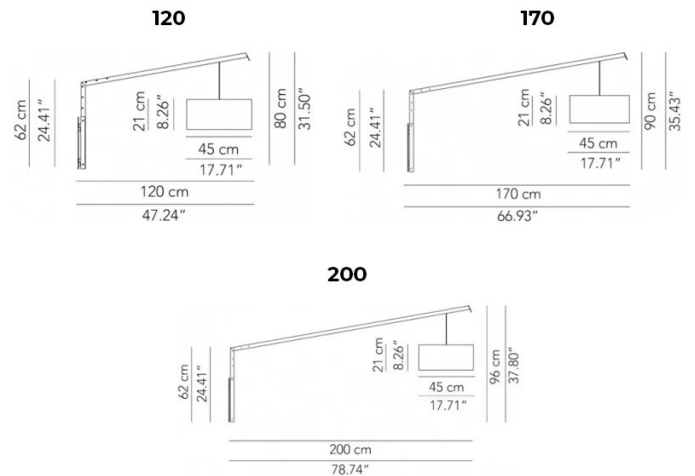

PRODUCT SPECIFICATION

Light Source: 1 x Max 70W E27 (Excluded)

IP Code: 20

Hard-wired: Dimmable via mains phase dimming.

Dimensions: **120:**

Shade: Ø45cm
Shade Height: 21cm
Depth: 120cm
Full Height: 80cm

170:

Shade: Ø45cm
Shade Height: 21cm
Depth: 170cm
Full Height: 90cm

200:

Shade: Ø45cm
Shade Height: 21cm
Depth: 200cm
Full Height: 96cm

Cable Length (Cable and Plug): 295cm

For all sales and technical enquiries, please contact:

+44 (0)114 263 4266

info@davidvillagelighting.co.uk

www.davidvillagelighting.co.uk