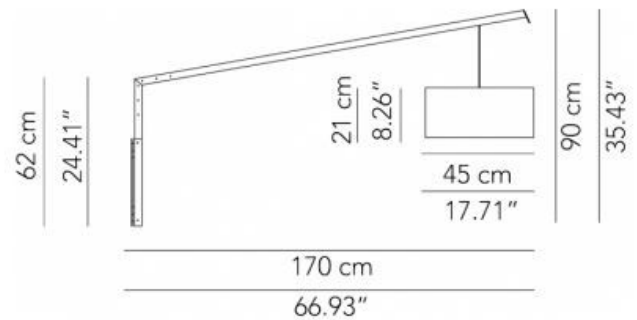

Available with either a cable and plug or as a hardwired version.

The wall light has a cantilevered arm rotating on the axis by 160 degrees.

Available in white or black with matching cotton shades. Other shade colours available on request.

PRODUCT SPECIFICATION

Light Source: 1 x Max 70W E27 (excluded)

IP Code: 20

Dimensions: Shade: Ø4cm
Shade Height: 21cm
Depth: 120cm
Full Height: 80cm

For all sales and technical enquiries, please contact:

+44 (0)114 263 4266