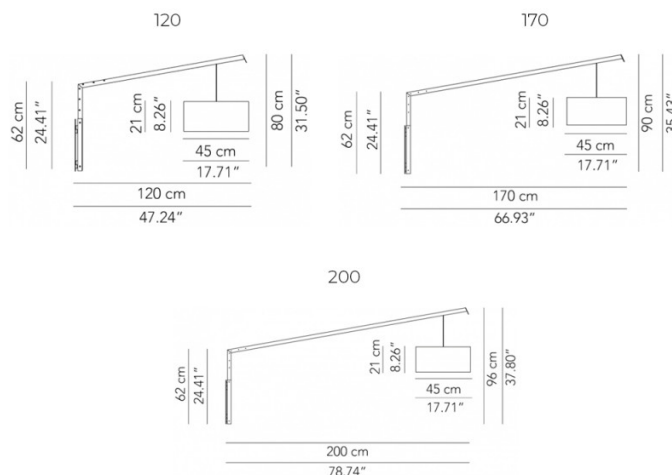

## PRODUCT SPECIFICATION

**Light Source:** 1 x Max 70W E27 (Excluded)

**IP Code:** 20

**Dimensions:** 120:

Shade: Ø45cm  
Shade Height: 21cm  
Depth: 120cm  
Full Height: 80cm

**170:**

Shade: Ø45cm  
Shade Height: 21cm  
Depth: 170cm  
Full Height: 90cm

**200:**

Shade: Ø45cm  
Shade Height: 21cm  
Depth: 200cm  
Full Height: 96cm

**For all sales and technical enquiries, please contact:**

+44 (0)114 263 4266

info@davidvillagelighting.co.uk

www.davidvillagelighting.co.uk