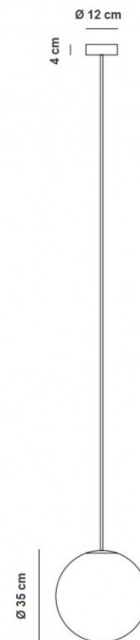

MICHAELANASTASSIADES

Michael Anastassiades - Brass Architectural Collection 350

LA5803

SOURCE: <https://www.davidvillagelighting.co.uk/product/Michael-Anastassiades---Brass-Architectural-Collection-350/19703>

PRODUCT DESCRIPTION

Designer: Michael Anastassiades

Brass Architectural P350 Pendant Light by Michael Anastassiades

PLEASE NOTE: This pendant requires a specified rod length before purchasing. Please [contact us](#) for more information and for placing an order.

Material:
Mouth blown opaline glass
Pendant rod length to order

Available with Ø62mm or Ø120mm ceiling rose.
Maximum total drop 2342mm with small ceiling rose.
Maximum total drop 2335mm with large ceiling rose.

PRODUCT SPECIFICATION

- Light Source:** 1 x 15W E27 LED (included)
- IP Code:** 20
- Dimming:** Dimmable via Triac dimming
- Dimensions:** Ø35 cm
234cm max drop

For all sales and technical enquiries, please contact: