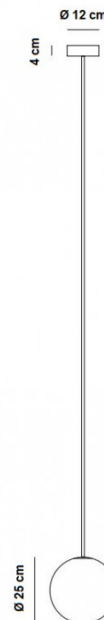

MICHAELANASTASSIADES

Michael Anastassiades - Brass Architectural Collection 250

LA5802

SOURCE: <https://www.davidvillagelighting.co.uk/product/Michael-Anastassiades---Brass-Architectural-Collection-250/19702>

PRODUCT DESCRIPTION

Designer: Michael Anastassiades

Brass Architectural P250 Pendant Light by Michael Anastassiades

PLEASE NOTE: This pendant requires a specified rod length before purchasing. Please [contact us](#) for more information and for placing an order.

Material:
Mouth blown opaline glass
Pendant rod length to order

Available with Ø62mm or Ø120mm ceiling rose.

PRODUCT SPECIFICATION

- Light Source:** 1 x 13W E27 LED (included)
- IP Code:** 20
- Dimming:** Dimmable via Triac dimming
- Dimensions:** Ø25cm
224.5cm max drop