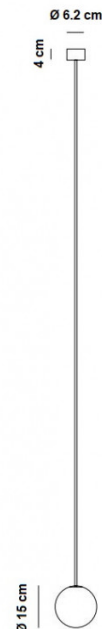

MICHAEL ANASTASSIADES

Michael Anastassiades - Brass Architectural Collection 150

LA5801

SOURCE: <https://www.davidvillagelighting.co.uk/product/Michael-Anastassiades---Brass-Architectural-Collection-150/19701>

PRODUCT DESCRIPTION

Designer: Michael Anastassiades

Brass Architectural P150 Pendant Light by Michael Anastassiades

PLEASE NOTE: This pendant requires a specified rod length before purchasing. Please [contact us](#) for more information and for placing an order.

Material:
Mouth blown opaline glass
Pendant rod length to order

Also available in Ø6.2 cm and Ø12cm ceiling rose.
Maximum total drop 2161mm with small ceiling rose.
Maximum total drop 2154mm with large ceiling rose

PRODUCT SPECIFICATION

- Light Source:** 1 x 3.5W LED G9 (included)
- IP Code:** 20
- Dimming:** Dimmable via Triac dimming
- Dimensions:** Ø15 cm
215cm max drop

For all sales and technical enquiries, please contact: