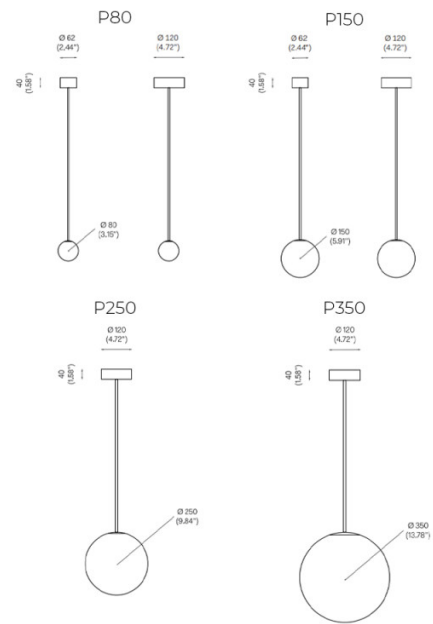

## PRODUCT SPECIFICATION

**Light Source:** **P80:** 1 x Max 2W LED G9 (Included)  
**P150:** 1 x Max 3.5W G9 LED (Included)  
**P250:** 1 x Max 13W E27 LED (Included)  
**P350:** 1 x Max 15W E27 LED (Included)

**IP Code:** 20

**Dimming:** Dimmable via Triac dimming.

**Dimensions:** **P80:**

Shade: Ø80cm  
Canopy: Ø6.2cm / Ø12cm  
Canopy Height: 4cm  
Drop: 20-208cm

**P150:**

Shade: Ø150cm  
Canopy: Ø6.2cm / Ø12cm  
Canopy Height: 4cm  
Drop: 30-215cm

**P250:**

Shade: Ø250cm  
Canopy: Ø12cm  
Canopy Height: 4cm  
Drop: 40-224.5cm

**P350:**

Shade: Ø350cm  
Canopy: Ø12cm  
Canopy Height: 4cm  
Drop: 50-234cm

**For all sales and technical enquiries, please contact:**