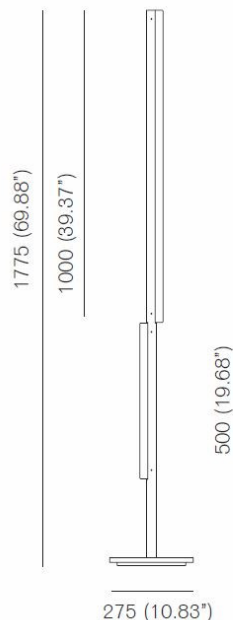

MICHAELANASTASSIADES

Michael Anastassiades - One Well Known Sequence 0501

LA5793/B

SOURCE: <https://www.davidvillagelighting.co.uk/product/Michael-Anastassiades---One-Well-Known-Sequence-0501/19688>

PRODUCT DESCRIPTION

Michael Anastassiades - One Well Known Sequence 0501

Material:
 Black anodized satin aluminium
 Black braided flex, inline switch

PRODUCT SPECIFICATION

- Light Source:** 1 x S14s, 15W Opal LED tube, 1000 lumens 2700K (Included)
 1 x S14s, 9W Opal LED tube, 450 lumens 2700K (Included)
- Dimming:** Dimmer switch on cable.
- Dimensions:** 177.5 cm height
 Ø27.5 cm base
 250 cm cable length