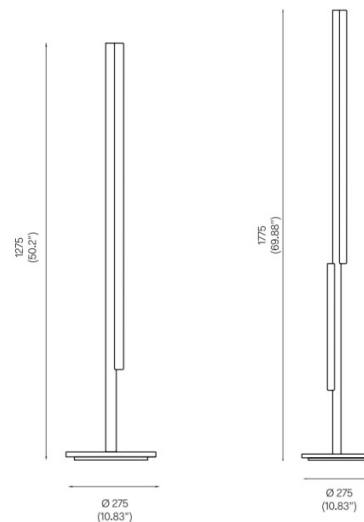

PRODUCT SPECIFICATION

Light Source: Sequence 01:
1 x Max 15W S14s LED Tube (Included)

Sequence 0501:
1 x Max 9W S14s LED Tube (Included)
1 x Max 15W S14s LED Tube (Included)

IP Code: 20

Dimming: In-line dimmer included on cable.

Dimensions: Sequence 01:
Height: 127.5cm
Base: Ø27.5cm
Cable Length: 250cm

Sequence 0501:
Height: 177.5cm
Base: Ø27.5cm
Cable Length: 250cm

Sequence 01

Sequence 0501

For all sales and technical enquiries, please contact: