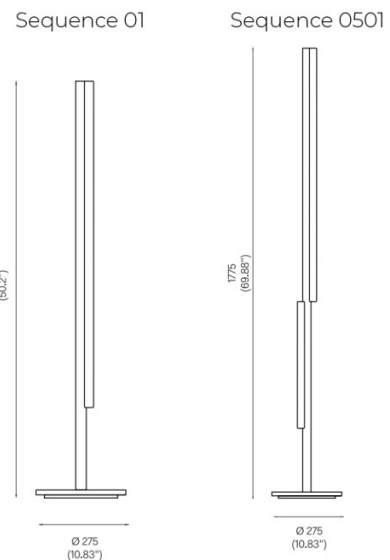

PRODUCT SPECIFICATION

Light Source: Sequence 01:
1 x Max 15W S14s LED Tube (Included)

Sequence 0501:
1 x Max 9W S14s LED Tube (Included)
1 x Max 15W S14s LED Tube (Included)

IP Code: 20

Dimming: In-line dimmer included on cable.

Dimensions: Sequence 01:
Height: 127.5cm
Base: Ø27.5cm
Cable Length: 250cm

Sequence 0501:
Height: 177.5cm
Base: Ø27.5cm
Cable Length: 250cm

For all sales and technical enquiries, please contact:

+44 (0)114 263 4266