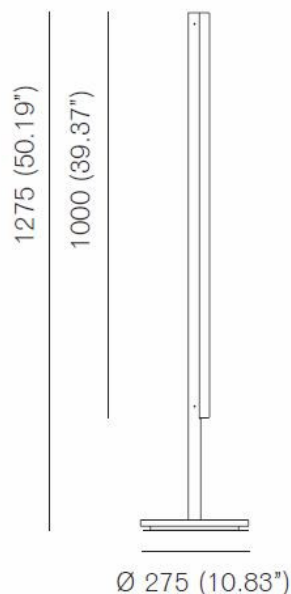

Michael Anastassiades - One Well Known Sequence 01

Material:
Black anodized satin aluminium
Black braided flex, inline switch

PRODUCT SPECIFICATION

Light Source: S14s, 15W Opal LED tube, 1000 lumens 2700K (Included)
IP Code: 20
Dimming: Dimmer switch on cable.
Dimensions: 127.5 cm height
Ø27.5 cm base
250 cable length