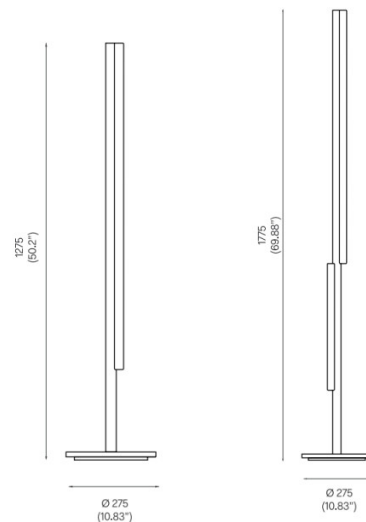

PRODUCT SPECIFICATION

Light Source: Sequence 01:
1 x Max 15W S14s LED Tube (Included)

Sequence 0501:
1 x Max 9W S14s LED Tube (Included)
1 x Max 15W S14s LED Tube (Included)

IP Code: 20

Dimming: In-line dimmer included on cable.

Dimensions: Sequence 01:
Height: 127.5cm
Base: Ø27.5cm
Cable Length: 250cm

Sequence 0501:
Height: 177.5cm
Base: Ø27.5cm
Cable Length: 250cm

Sequence 01 Sequence 0501

For all sales and technical enquiries, please contact: