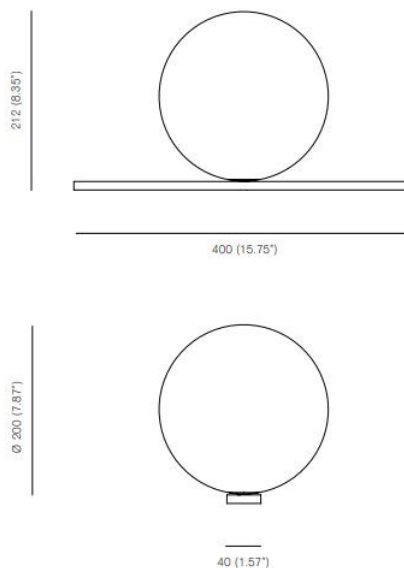

PRODUCT SPECIFICATION

Light Source: 1 x Max 3.5W G9 LED (Included)

IP Code: 20

Dimming: In-line dimmer included on cable.

Dimensions: Shade: 20cm
Height: 21.2cm
Base Width: 4cm
Base Length: 40cm

Cable Length: 250cm