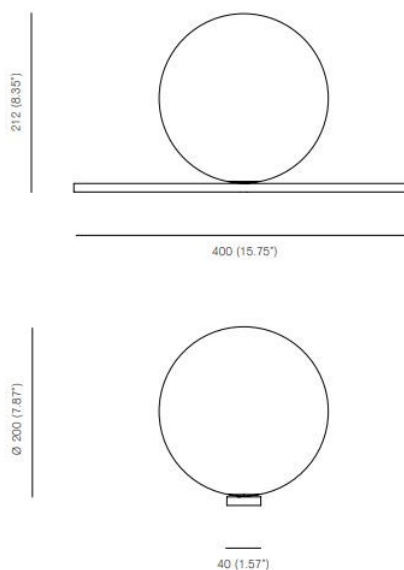

PRODUCT SPECIFICATION

Light Source: 1 x Max 3.5W G9 LED (Included)

IP Code: 20

Dimming: In-line dimmer included on cable.

Dimensions: Shade: 20cm
Height: 21.2cm
Base Width: 4cm
Base Length: 40cm

Cable Length: 250cm