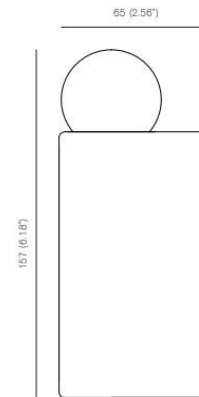

# Michael Anastassiades - White Porcelain Wall D3

LA5789/C

SOURCE: <https://www.davidvillagelighting.co.uk/product/Michael-Anastassiades---White-Porcelain-Wall-D3/19681>

## PRODUCT SPECIFICATION

- Light Source:** G9, 2W LED, 250 lumens 2700k
- IP Code:** 20
- Dimming:** Dimmable via mains phase dimming.
- Dimensions:** 15.7 cm height  
6.5 cm width

**For all sales and technical enquiries, please contact:**