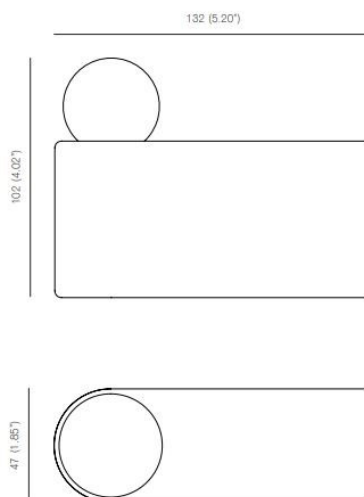

For all sales and technical enquiries, please contact:

+44 (0)114 263 4266

info@davidvillagelighting.co.uk

www.davidvillagelighting.co.uk