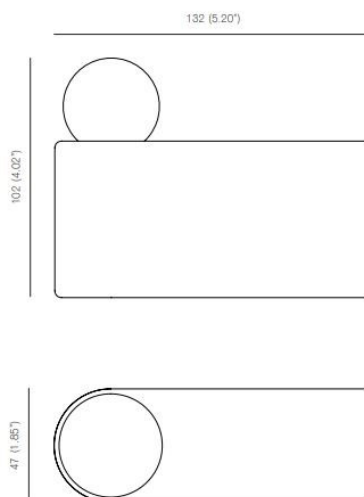

Ideal for hallways, living spaces, or bathrooms, the D2 Wall Light combines functional lighting with timeless aesthetics. The option to mount the light with the bulb facing upwards or downwards adds flexibility, making it a versatile choice for a range of applications. Designed with both form and function in mind, the D2 complements its surroundings while serving as a statement piece that exudes elegance.

## PRODUCT SPECIFICATION

**Light Source:** 1 x Max 2W G9 LED (Included)

**IP Code:** 20

**Dimming:** Dimmable via mains phase dimming.

**Dimensions:** Depth: 13.2cm  
Height: 10.2cm  
Width: 4.7cm

For all sales and technical enquiries, please contact: