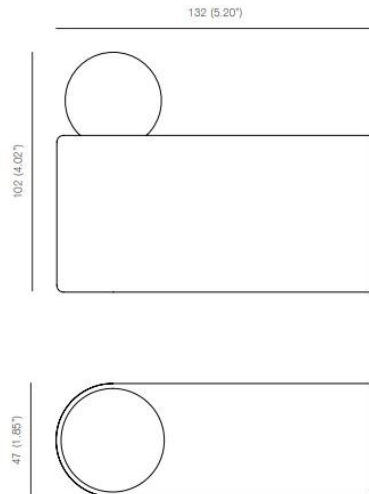

MICHAEL ANASTASSIADES

Michael Anastassiades - White Porcelain Wall D2

LA5789/B

SOURCE: <https://www.davidvillagelighting.co.uk/product/Michael-Anastassiades---White-Porcelain-Wall-D2/19680>

PRODUCT DESCRIPTION

Michael Anastassiades - White Porcelain Wall D2

A handmade ceramic wall light with a white gloss finish. This wall light can be made to be wall mounted with the bulb facing upwards or downwards - please select your preference from the drop-down list.

PRODUCT SPECIFICATION

Light Source: G9, 2W LED, 250 lumens 2700k (Included)

IP Code: 20

Dimming: Dimmable via mains phase dimming.

Dimensions: 10.2 cm height
13.2 cm width

For all sales and technical enquiries, please contact: