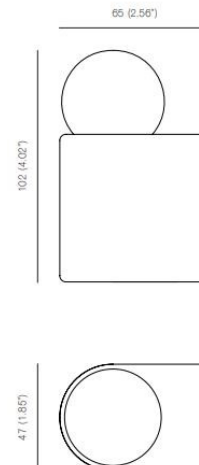

# Michael Anastassiades - White Porcelain Wall D1

LA5789/A

SOURCE: <https://www.davidvillagelighting.co.uk/product/Michael-Anastassiades---White-Porcelain-Wall-D1/19679>

## PRODUCT SPECIFICATION

- Light Source:** G9, 2W LED, 250 lumens 2700k (Included)
- IP Code:** 20
- Dimming:** Dimmable via mains phase dimming
- Dimensions:** 10.2 cm height  
6.5 cm width

**For all sales and technical enquiries, please contact:**