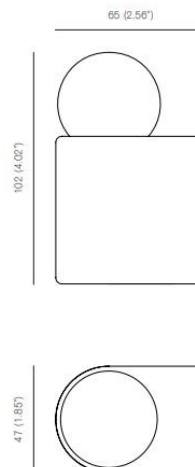

PRODUCT SPECIFICATION

- Light Source:** 1 x Max 2W G9 LED (Included)
- IP Code:** 20
- Dimming:** Dimmable via mains phase dimming.
- Dimensions:** Depth: 6.5cm
Height: 10.2cm
Width: 4.7cm

For all sales and technical enquiries, please contact: