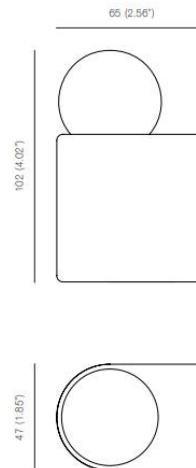

MICHAELANASTASSIADES

Michael Anastassiades - White Porcelain Wall D1

LA5789/A

SOURCE: <https://www.davidvillagelighting.co.uk/product/Michael-Anastassiades---White-Porcelain-Wall-D1/19679>

PRODUCT DESCRIPTION

Michael Anastassiades - White Porcelain Wall D1

A ceramic handmade wall light. This wall light can be made to be wall mounted with the bulb facing upwards or downwards - please select your preference from the drop-down list.

PRODUCT SPECIFICATION

- Light Source:** G9, 2W LED, 250 lumens 2700k (Included)
- IP Code:** 20
- Dimming:** Dimmable via mains phase dimming
- Dimensions:** 10.2 cm height
6.5 cm width

For all sales and technical enquiries, please contact: