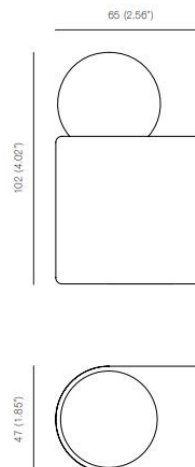

PRODUCT SPECIFICATION

Light Source: 1 x Max 2W G9 LED (Included)

IP Code: 20

Dimming: Dimmable via mains phase dimming.

Dimensions: Depth: 6.5cm
Height: 10.2cm
Width: 4.7cm

For all sales and technical enquiries, please contact: