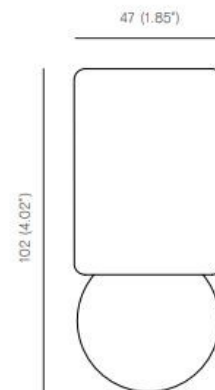

### PRODUCT SPECIFICATION

**Light Source:** G9, 2W LED, 250 lumens 2700k (included)

**IP Code:** 20

**Dimming:** Dimmable via mains phase dimming

**Dimensions:** 10.2 cm height  
4.7 cm width

**For all sales and technical enquiries, please contact:**