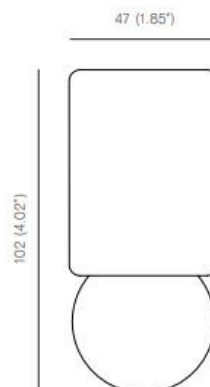

MICHAEL ANASTASSIADES

LA5788/A

Michael Anastassiades Porcelain Series O1 Ceiling / Wall Lig

SOURCE: <https://www.davidvillagelighting.co.uk/product/Michael-Anastassiades-Porcelain-Series-O1-Ceiling-Wall-Lig/19676>

PRODUCT DESCRIPTION

Designer: Michael Anastassiades

Michael Anastassiades Porcelain Series O1 Ceiling / Wall Light

The Michael Anastassiades Porcelain Series O1 Ceiling / Wall Light combines classic materiality with a sleek, modern design. Drawing inspiration from Bauhaus porcelain lights of the 1930s, this fixture features a glazed porcelain body paired with an opaline diffuser, casting a soft, even glow. Its refined proportions and seamless detailing offer a contemporary interpretation of traditional craftsmanship.

Handmade with subtle variations, each piece is truly unique, adding character and charm to any interior. With its IP44 rating, the Porcelain Series O1 Ceiling / Wall Light is suitable for use in bathrooms or other moisture-prone areas, making it as practical as it is beautiful.

PRODUCT SPECIFICATION

Light Source: 1 x Max 2W LED G9 (Included)

IP Code: 20

Dimming: Dimmable via mains phase dimming.

Dimensions: Height: 10.2cm
Width: Ø4.7cm