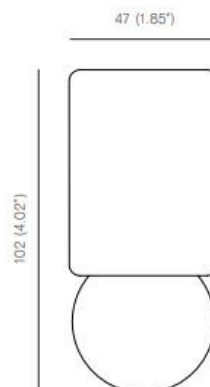

Handmade with subtle variations, each piece is truly unique, adding character and charm to any interior. With its IP44 rating, the Porcelain Series O1 Ceiling / Wall Light is suitable for use in bathrooms or other moisture-prone areas, making it as practical as it is beautiful.

PRODUCT SPECIFICATION

Light Source: 1 x Max 2W LED G9 (Included)

IP Code: 20

Dimming: Dimmable via mains phase dimming.

Dimensions: Height: 10.2cm
Width: Ø4.7cm

For all sales and technical enquiries, please contact: