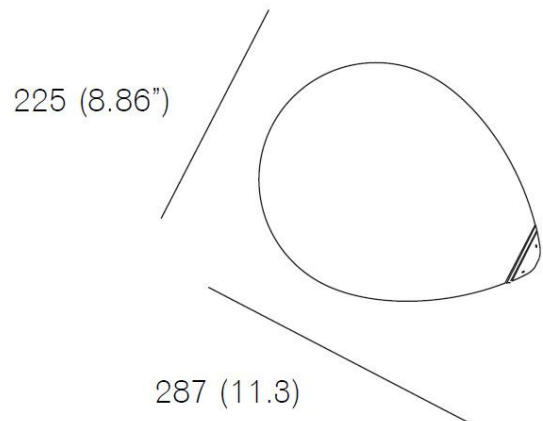

### PRODUCT SPECIFICATION

**Light Source:** E27, 13W LED, 1400 lumens 2700k (Included)

**IP Code:** 20

**Dimming:** In-line dimmer switch on request

**Dimensions:** Ø22.5cm  
27 cm shade length  
max. 250cm braided cord